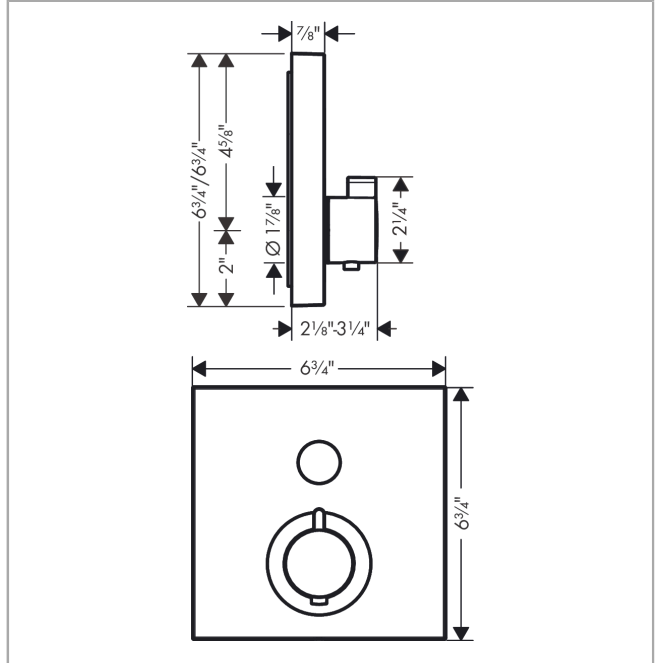

**AXOR ShowerSelect**  
**ShowerSelect Thermostatic Trim, Square, for 1 Function**  
 Finish: **chrome** Part no. : **36714001**

**Description**

**Features**

- Select push-button on/off control for 1 outlet
- Thermostat cartridge, Start/stop cartridge
- Max. flow: 7.0 GPM (26.5 L/Min)
- Optimized for water-efficient shower products
- Anti-scald 100° safety stop
- Thermostat is delivered with button On/Off

**Item details**

List Price \$ 1,471.00

**Technology**

**Compliance / Sustainability**

**Product image**

**Scale drawing**

**AXOR ShowerSelect**  
**ShowerSelect Thermostatic Trim, Square, for 1 Function**  
 Finish: **chrome** Part no. : **36714001**

## Spare parts list

Year of production: >07/21

Pos.	Description	Part no.	Price	PU
1	non return valve (pressure-resistant up to 2 MPa)	92594000	-	1
2	non return valve	97980000	-	1
3	noise reduction	94073000	-	1
4	O-ring 16x2	98133000	-	1
5	O-ring 36x2	98156000	-	1
6	set of screws	96525000	-	1
7	shut off unit	95758000	-	1
8	nut	98368000	-	1
9	Select-adapter	92219000	-	1
10	nut and flange	92696000	-	1
11	thermostat cartridge	98282000	-	1
13	O-ring 20x1,5	98197000	-	1
14	O-ring 25x1,5	98146000	-	1
15	O-ring 25x2,5	92146000	-	1
16	nut	98913000	-	1
17	holder for escutcheon	98793000	-	1
18	set of fixing screws	96454000	-	1
19	escutcheon 170 / 170 mm	92637001	-	1
20	set of symbols	92544610	-	1
21	O-ring 48x4	98414000	-	1
23	handle for thermostat	92215001	-	1
24	sleeve	92216000	-	1
25	fit-up aid	92540000	-	1
26	extension 22 mm	97407000	-	1
27	extension 25 mm	13595000	-	1
a	set of fixing screws	97747000	-	1
b	set of screws	93244000	-	1
c	symbol head shower Rain large	93571610	-	1
d	symbol head shower Rain small	93572610	-	1
e	symbol handshower	93573610	-	1
f	symbol Flood jet	93574610	-	1
g	symbol Whirl	93575610	-	1
h	symbol Mono	93576610	-	1
i	symbol tub	93577610	-	1
j	symbol body shower	93578610	-	1
k	safety set for temperature control	97334000	-	1
l	symbol ON/OFF	93579610	-	1
m	compensation set 1°	95521000	-	1