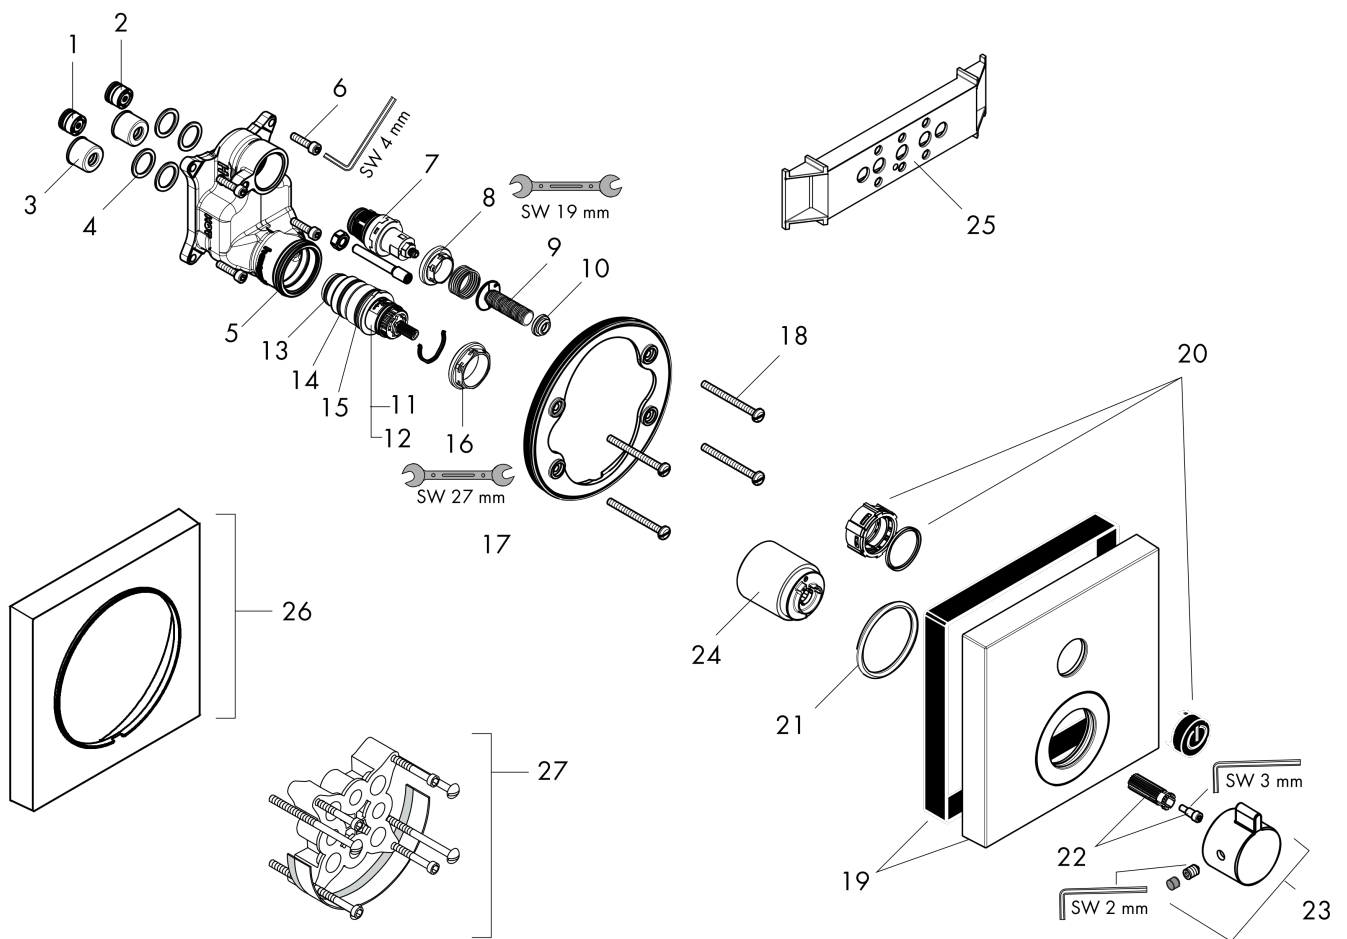

AXOR ShowerSelect
ShowerSelect Thermostatic Trim, Square, for 1 Function
Finish: **chrome** Part no. : **36714001**

Exploded drawing

Year of production: >07/21

AXOR ShowerSelect
ShowerSelect Thermostatic Trim, Square, for 1 Function
Finish: **chrome** Part no. : **36714001**

Spare parts list

Year of production: >07/21

Pos.	Description	Part no.	Price	PU
1	non return valve (pressure-resistant up to 2 MPa)	92594000	-	1
2	non return valve	97980000	-	1
3	noise reduction	94073000	-	1
4	O-ring 16x2	98133000	-	1
5	O-ring 36x2	98156000	-	1
6	set of screws	96525000	-	1
7	shut off unit	95758000	-	1
8	nut	98368000	-	1
9	Select-adapter	92219000	-	1
10	nut and flange	92696000	-	1
11	thermostat cartridge	98282000	-	1
13	O-ring 20x1,5	98197000	-	1
14	O-ring 25x1,5	98146000	-	1
15	O-ring 25x2,5	92146000	-	1
16	nut	98913000	-	1
17	holder for escutcheon	98793000	-	1
18	set of fixing screws	96454000	-	1
19	escutcheon 170 / 170 mm	92637001	-	1
20	set of symbols	92544610	-	1
21	O-ring 48x4	98414000	-	1
23	handle for thermostat	92215001	-	1
24	sleeve	92216000	-	1
25	fit-up aid	92540000	-	1
26	extension 22 mm	97407000	-	1
27	extension 25 mm	13595000	-	1
a	set of fixing screws	97747000	-	1
b	set of screws	93244000	-	1
c	symbol head shower Rain large	93571610	-	1
d	symbol head shower Rain small	93572610	-	1
e	symbol handshower	93573610	-	1
f	symbol Flood jet	93574610	-	1
g	symbol Whirl	93575610	-	1
h	symbol Mono	93576610	-	1
i	symbol tub	93577610	-	1
j	symbol body shower	93578610	-	1
k	safety set for temperature control	97334000	-	1
l	symbol ON/OFF	93579610	-	1
m	compensation set 1°	95521000	-	1