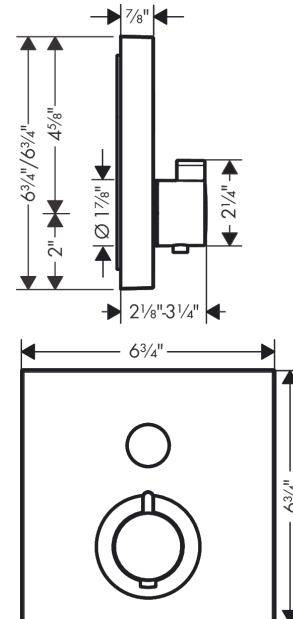

**AXOR ShowerSelect**  
**ShowerSelect Thermostatic Trim, Square, for 1 Function**  
 Finish: **brushed nickel** Part no. : **36714821**

**Description**

**Features**

- Select push-button on/off control for 1 outlet
- Thermostat cartridge, Start/stop cartridge
- Max. flow: 7.0 GPM (26.5 L/Min)
- Optimized for water-efficient shower products
- Anti-scald 100° safety stop
- Thermostat is delivered with button On/Off

**Item details**

List Price \$ 1,941.00

**Technology**

**Compliance / Sustainability**

**Product image**

**Scale drawing**

**AXOR ShowerSelect**  
**ShowerSelect Thermostatic Trim, Square, for 1 Function**  
 Finish: brushed nickel Part no. : 36714821

Exploded drawing

Year of production: >07/21

**AXOR ShowerSelect**  
**ShowerSelect Thermostatic Trim, Square, for 1 Function**  
 Finish: **brushed nickel** Part no. : **36714821**