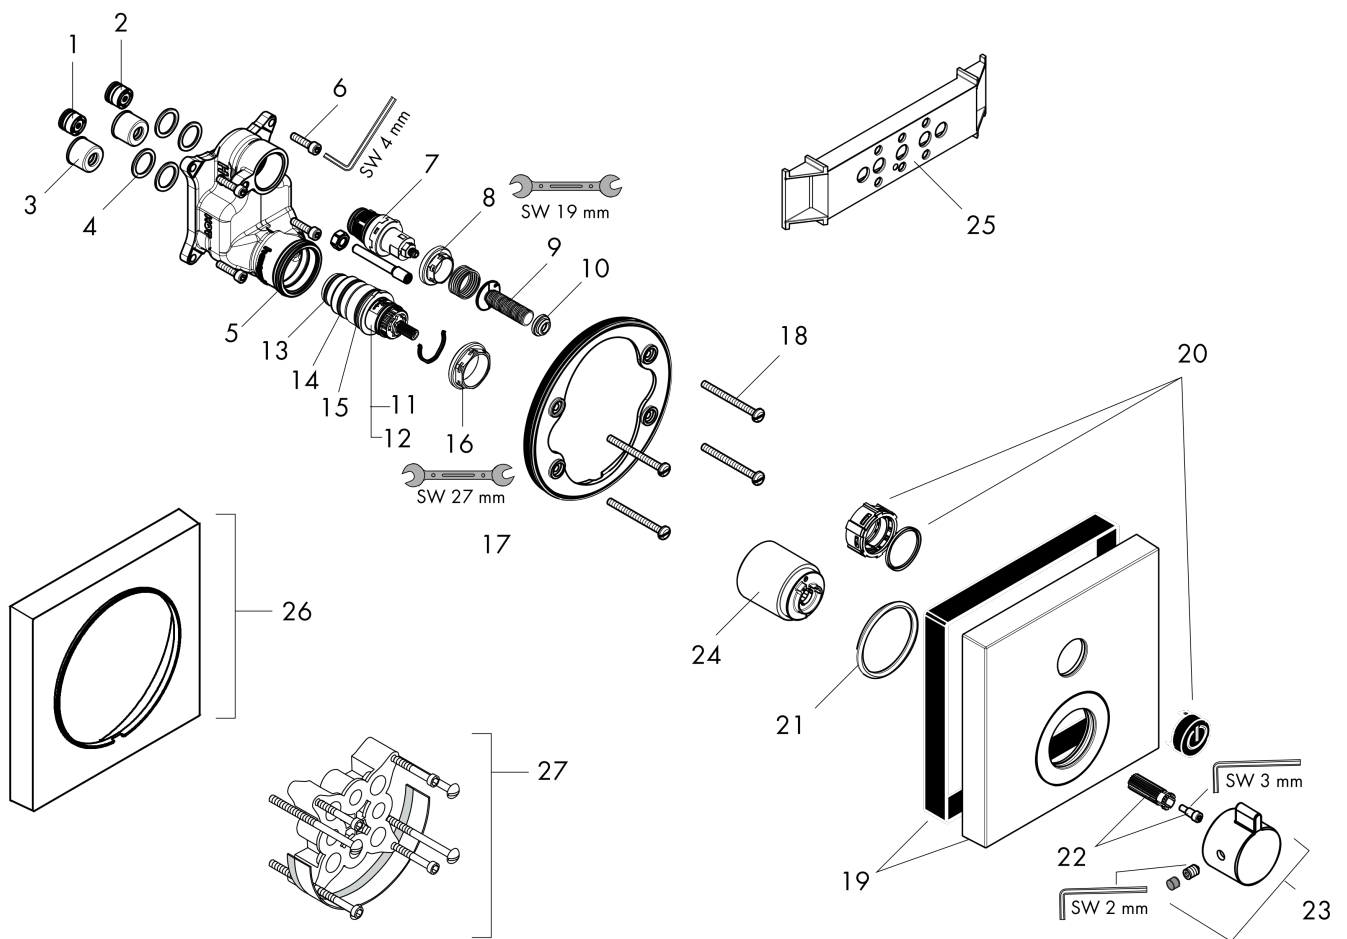

**AXOR ShowerSelect**  
**ShowerSelect Thermostatic Trim, Square, for 1 Function**  
 Finish: **brushed nickel** Part no. : **36714821**

**Description**

**Features**

- Select push-button on/off control for 1 outlet
- Thermostat cartridge, Start/stop cartridge
- Max. flow: 7.0 GPM (26.5 L/Min)
- Optimized for water-efficient shower products
- Anti-scald 100° safety stop
- Thermostat is delivered with button On/Off

**Item details**

List Price \$ 1,941.00

**Technology**

**Compliance / Sustainability**

**Product image**

**Scale drawing**

**AXOR ShowerSelect**  
**ShowerSelect Thermostatic Trim, Square, for 1 Function**  
 Finish: brushed nickel Part no. : 36714821

Exploded drawing

Year of production: >07/21

**AXOR ShowerSelect**  
**ShowerSelect Thermostatic Trim, Square, for 1 Function**  
 Finish: **brushed nickel** Part no. : **36714821**