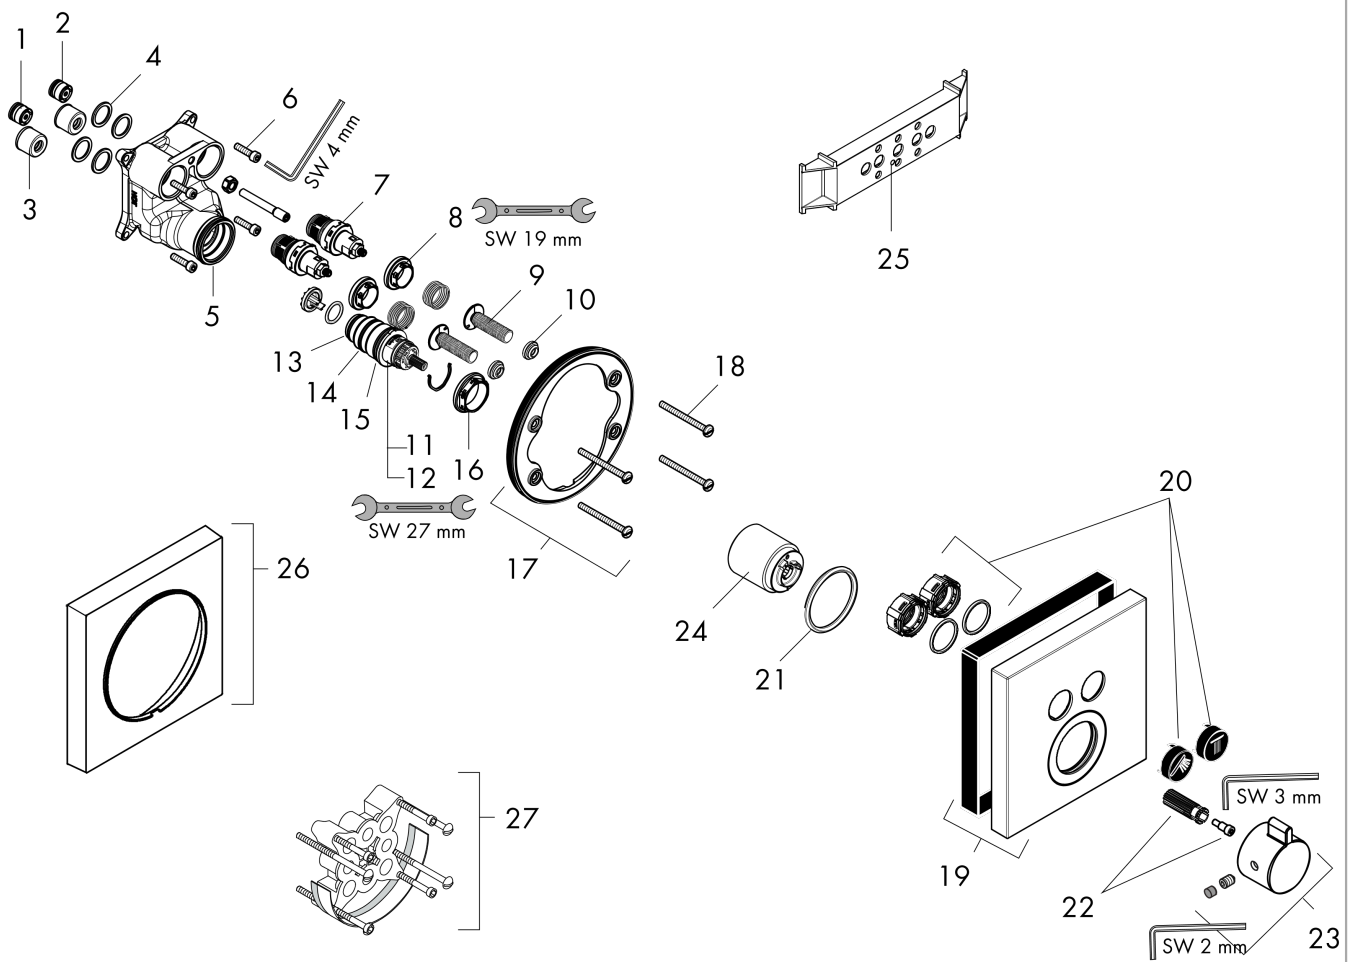

AXOR ShowerSolutions
ShowerSelect Thermostatic Trim, Square, for 2 Functions
 Finish: **brushed nickel** Part no. : **36715821**

Description

Features

- Outlets may be operated simultaneously
- Select push-button on/off control for 2 outlets
- Thermostat cartridge, Start/stop cartridge
- Max. flow: 8.0 GPM (30.3 L/Min) / 2.0 GPM (7.6 L/Min)
- Optimized for water-efficient shower products
- Anti-scald 100° safety stop
- Trim comes with Select buttons: handshower and Rain

Item details

List Price \$ 2,113.00

Technology

Compliance / Sustainability

Product image

Scale drawing

AXOR ShowerSolutions
ShowerSelect Thermostatic Trim, Square, for 2 Functions
 Finish: brushed nickel Part no. : 36715821

Exploded drawing

Year of production: >07/21

AXOR ShowerSolutions
ShowerSelect Thermostatic Trim, Square, for 2 Functions
 Finish: **brushed nickel** Part no. : **36715821**

Spare parts list

Year of production: >07/21