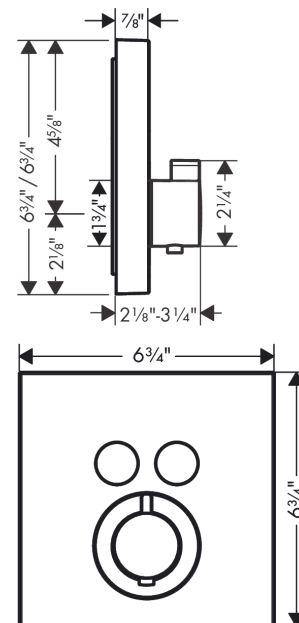

AXOR ShowerSolutions
ShowerSelect Thermostatic Trim, Square, for 2 Functions
 Finish: **brushed nickel** Part no. : **36715821**

Description

Features

- Outlets may be operated simultaneously
- Select push-button on/off control for 2 outlets
- Thermostat cartridge, Start/stop cartridge
- Max. flow: 8.0 GPM (30.3 L/Min) / 2.0 GPM (7.6 L/Min)
- Optimized for water-efficient shower products
- Anti-scald 100° safety stop
- Trim comes with Select buttons: handshower and Rain

Item details

List Price \$ 2,113.00

Technology

Compliance / Sustainability

Product image

Scale drawing

AXOR ShowerSolutions
ShowerSelect Thermostatic Trim, Square, for 2 Functions
 Finish: brushed nickel Part no. : 36715821

Exploded drawing

Year of production: >07/21

AXOR ShowerSolutions
ShowerSelect Thermostatic Trim, Square, for 2 Functions
 Finish: **brushed nickel** Part no. : **36715821**

Spare parts list

Year of production: >07/21