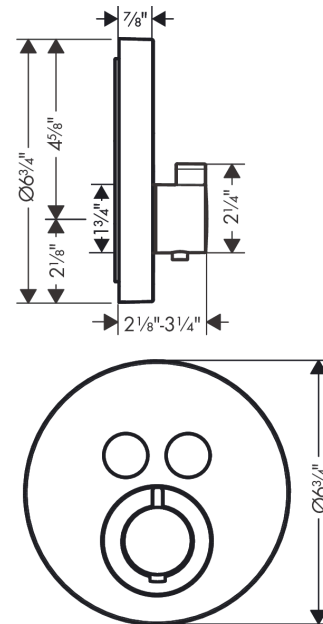

**AXOR ShowerSolutions**  
**ShowerSelect Thermostatic Trim, Round, for 2 Functions**  
 Finish: **brushed nickel** Part no. : **36723821**

**Description**

**Features**

- Outlets may not be operated simultaneously
- Select push-button on/off control for 2 outlets
- Thermostat cartridge, Start/stop cartridge
- Max. flow: 8.0 GPM (30.3 L/Min) / 2.0 GPM (7.6 L/Min)
- Optimized for water-efficient shower products
- Anti-scald 100° safety stop
- Trim comes with Select buttons: handshower and Rain

**Item details**

List Price \$ 2,113.00

**Compliance / Sustainability**

**Product image**

**Scale drawing**

**AXOR ShowerSolutions**  
**ShowerSelect Thermostatic Trim, Round, for 2 Functions**  
 Finish: brushed nickel Part no. : 36723821

Exploded drawing

Year of production: >01/16

**AXOR ShowerSolutions**  
**ShowerSelect Thermostatic Trim, Round, for 2 Functions**  
 Finish: **brushed nickel** Part no. : **36723821**