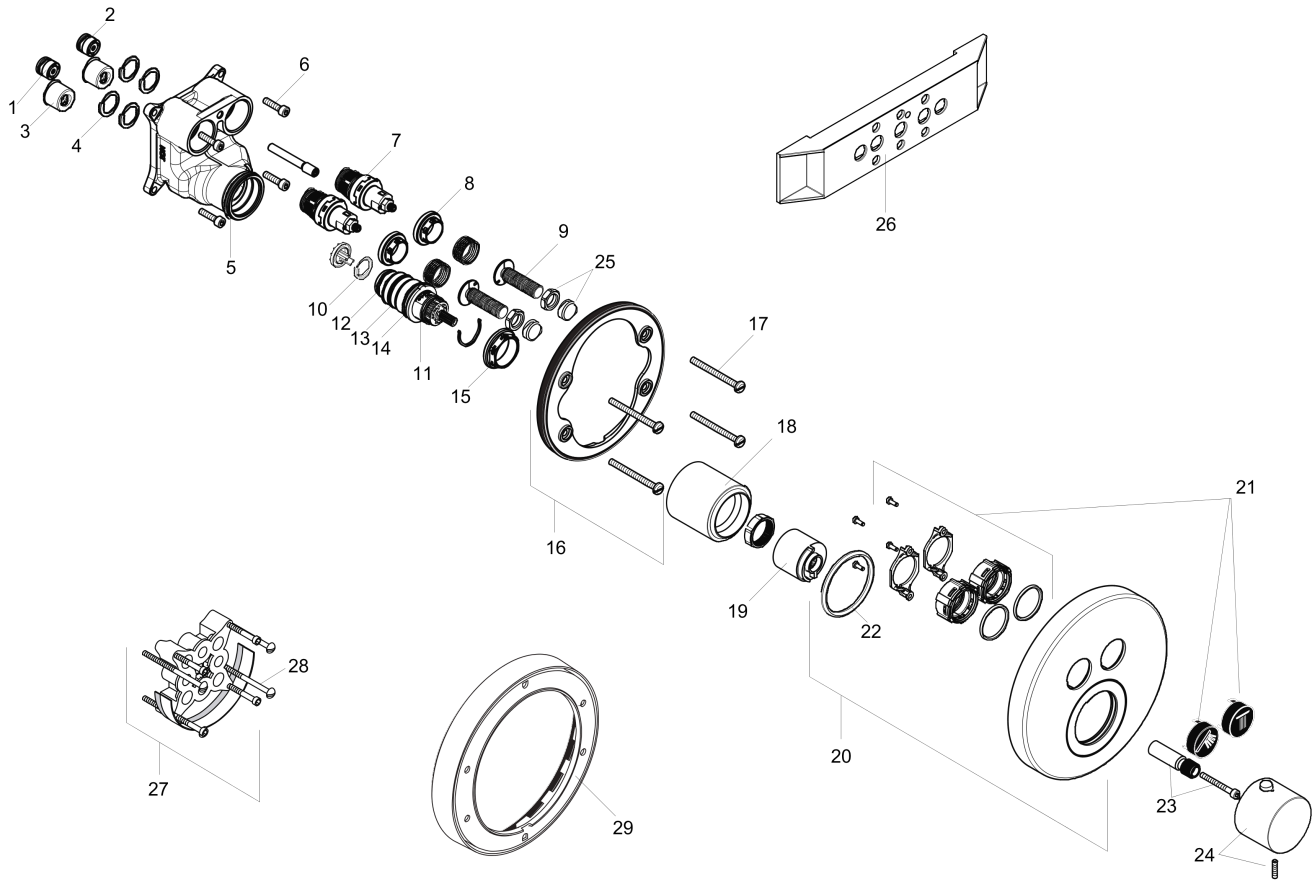

**AXOR ShowerSolutions**  
**ShowerSelect Thermostatic Trim, Round, for 2 Functions**  
 Finish: **brushed nickel** Part no. : **36723821**

**Description**

**Features**

- Outlets may not be operated simultaneously
- Select push-button on/off control for 2 outlets
- Thermostat cartridge, Start/stop cartridge
- Max. flow: 8.0 GPM (30.3 L/Min) / 2.0 GPM (7.6 L/Min)
- Optimized for water-efficient shower products
- Anti-scald 100° safety stop
- Trim comes with Select buttons: handshower and Rain

**Item details**

List Price \$ 2,113.00

**Compliance / Sustainability**

**Product image**

**Scale drawing**

**AXOR ShowerSolutions**  
**ShowerSelect Thermostatic Trim, Round, for 2 Functions**  
 Finish: brushed nickel Part no. : 36723821

Exploded drawing

Year of production: >01/16

**AXOR ShowerSolutions**  
**ShowerSelect Thermostatic Trim, Round, for 2 Functions**  
 Finish: **brushed nickel** Part no. : **36723821**