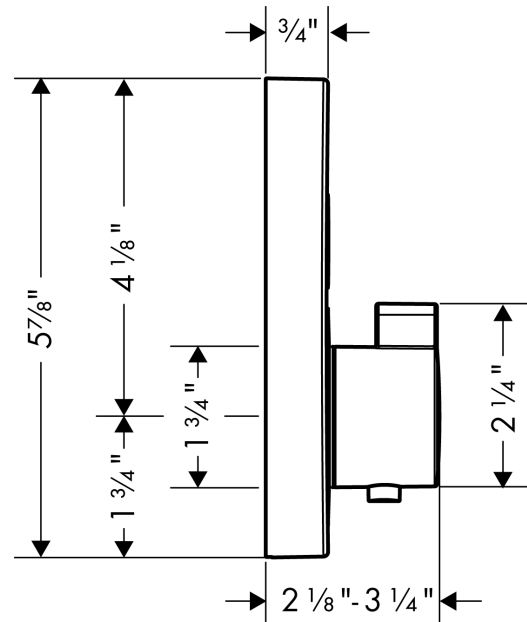

Item details

List Price \$ 833.00

Technology

Compliance / Sustainability

Product image

Scale drawing

ShowerSelect S
Thermostatic Trim for 2 Functions, Round
 Finish: **chrome** Part no. : **15743001**

Exploded drawing

Year of production: >12/14

ShowerSelect S
Thermostatic Trim for 2 Functions, Round
 Finish: **chrome** Part no. : **15743001**

Spare parts list

Year of production: >12/14

Pos.	Description	Part no.	Price	PU
1	non return valve	97980000	-	1
2	noise reduction	94073000	-	1
3	O-ring 16x2	98133000	-	1
4	set of screws	96525000	-	1
5	O-ring 36x2	98156000	-	1
6	shut off unit	95758000	-	1
7	nut	98368000	-	1
8	Select-adapter	92219000	-	1
9	set of symbols	92218000	-	1
10	thermostat cartridge	98282000	-	1
11	O-ring 20x1,5	98197000	-	1
12	O-ring 25x1,5	98146000	-	1
13	O-ring 25x2,5	92146000	-	1
14	nut	98913000	-	1
15	sleeve	92216000	-	1
16	handle fixing set	95843000	-	1
17	holder for escutcheon	98793000	-	1
18	set of fixing screws	96454000	-	1
19	escutcheon Ø 150 mm	92325001	-	1
20	O-ring 44x4	98471000	-	1
21	handle for thermostat	92215001	-	1
22	fit-up aid	92540000	-	1
23	compensation set 1°	95521000	-	1
24	extension 22 mm (Ø 150 mm)	13597000	-	1
25	extension 25 mm	13595000	-	1
26	symbol handshower	93573880	-	1
27	symbol head shower Rain small	93572880	-	1
28	non return valve (pressure-resistant up to 2 MPa)	92594000	-	1
29	nut and flange	92696000	-	1
a	Grease	90920000	-	1
b	symbol head shower Rain large	93571880	-	1
c	symbol Flood jet	93574880	-	1
d	symbol Whirl	93575880	-	1
e	symbol Mono	93576880	-	1
f	symbol tub	93577880	-	1
g	symbol body shower	93578880	-	1
h	symbol ON/OFF	93579880	-	1
i	pushbutton	93955880	-	1