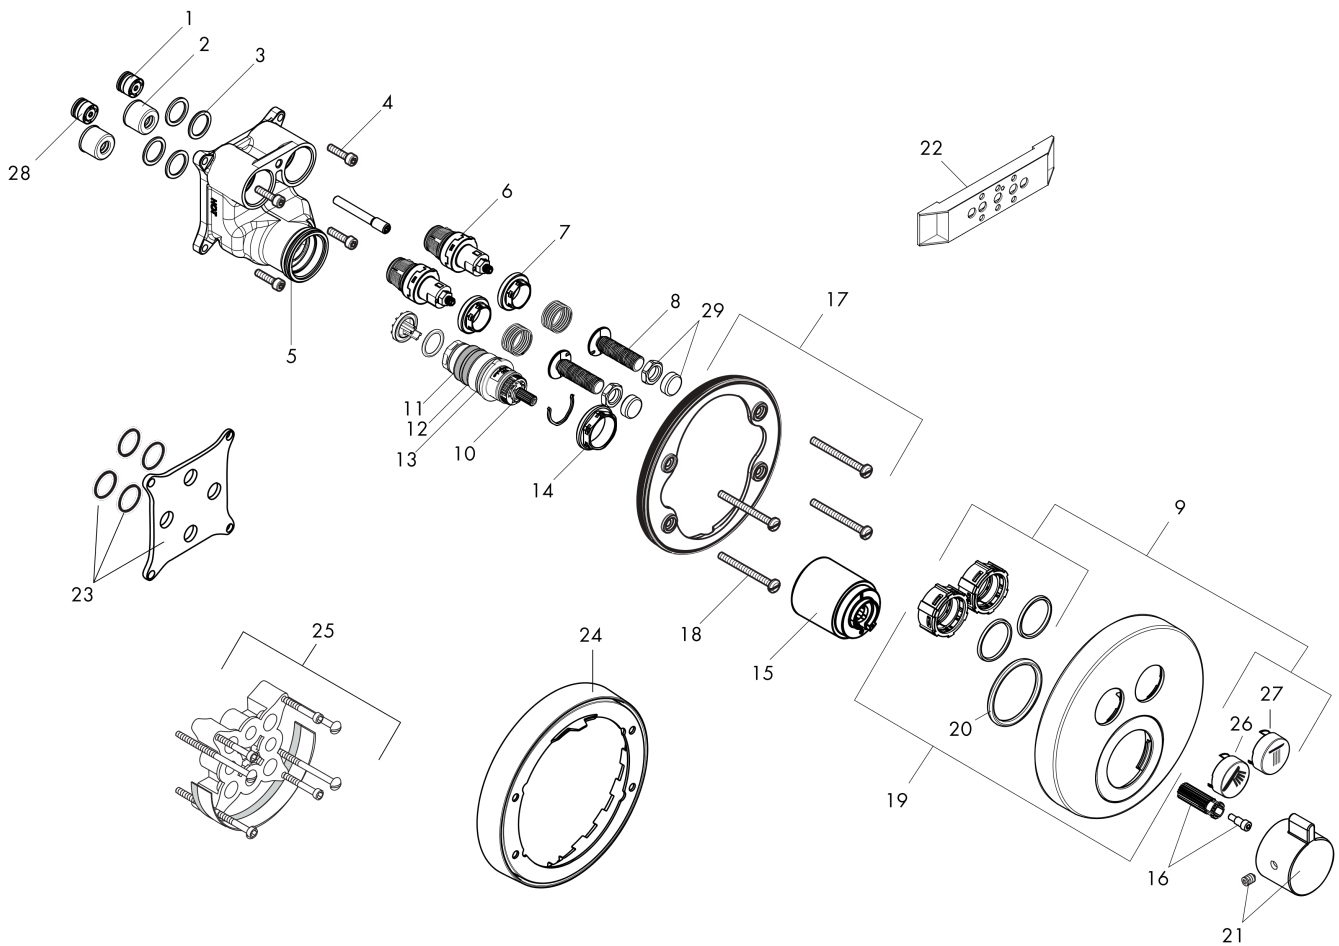

ShowerSelect S
Thermostatic Trim for 2 Functions, Round
 Finish: **chrome** Part no. : **15743001**

Description

Features

- Outlets may be operated simultaneously
- Select push-button on/off control for 2 outlets
- Thermostat cartridge, Start/stop cartridge
- Max. flow: 8.0 GPM (30.3 L/Min) / 2.0 GPM (7.6 L/Min)
- Optimized for water-efficient shower products
- Anti-scald 100° safety stop
- Trim comes with Select buttons: handshower and Rain

Year of production: >12/14

ShowerSelect S
Thermostatic Trim for 2 Functions, Round
 Finish: **chrome** Part no. : **15743001**

Spare parts list

Year of production: >12/14

Pos.	Description	Part no.	Price	PU
1	non return valve	97980000	-	1
2	noise reduction	94073000	-	1
3	O-ring 16x2	98133000	-	1
4	set of screws	96525000	-	1
5	O-ring 36x2	98156000	-	1
6	shut off unit	95758000	-	1
7	nut	98368000	-	1
8	Select-adapter	92219000	-	1
9	set of symbols	92218000	-	1
10	thermostat cartridge	98282000	-	1
11	O-ring 20x1,5	98197000	-	1
12	O-ring 25x1,5	98146000	-	1
13	O-ring 25x2,5	92146000	-	1
14	nut	98913000	-	1
15	sleeve	92216000	-	1
16	handle fixing set	95843000	-	1
17	holder for escutcheon	98793000	-	1
18	set of fixing screws	96454000	-	1
19	escutcheon Ø 150 mm	92325001	-	1
20	O-ring 44x4	98471000	-	1
21	handle for thermostat	92215001	-	1
22	fit-up aid	92540000	-	1
23	compensation set 1°	95521000	-	1
24	extension 22 mm (Ø 150 mm)	13597000	-	1
25	extension 25 mm	13595000	-	1
26	symbol handshower	93573880	-	1
27	symbol head shower Rain small	93572880	-	1
28	non return valve (pressure-resistant up to 2 MPa)	92594000	-	1
29	nut and flange	92696000	-	1
a	Grease	90920000	-	1
b	symbol head shower Rain large	93571880	-	1
c	symbol Flood jet	93574880	-	1
d	symbol Whirl	93575880	-	1
e	symbol Mono	93576880	-	1
f	symbol tub	93577880	-	1
g	symbol body shower	93578880	-	1
h	symbol ON/OFF	93579880	-	1
i	pushbutton	93955880	-	1