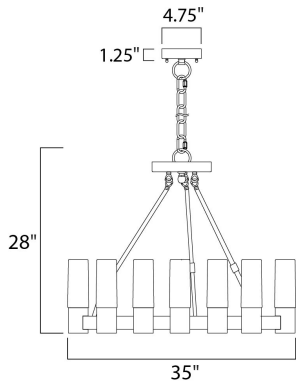

ADDITIONAL

OPERATING TEMPERATURE:
-20°C (-4°F), 40°C (104°F)

MEASUREMENTS

DIMENSION : 35" L x 35" W x 28" H
 MAX OAH : 36" OAH
 CANOPY : 4.75" W x 1.25" H x 4.75" L
 HANGING WEIGHT : 24.5 lb

LAMPING

INPUT VOLTAGE : 120V
 LUMENS : 0 Rated
 BULB : 12 x 40W Incandescent E12 Candelabra , 480W Total
 BULB INCLUDED : (Not Included)
 DIMMABLE : Yes