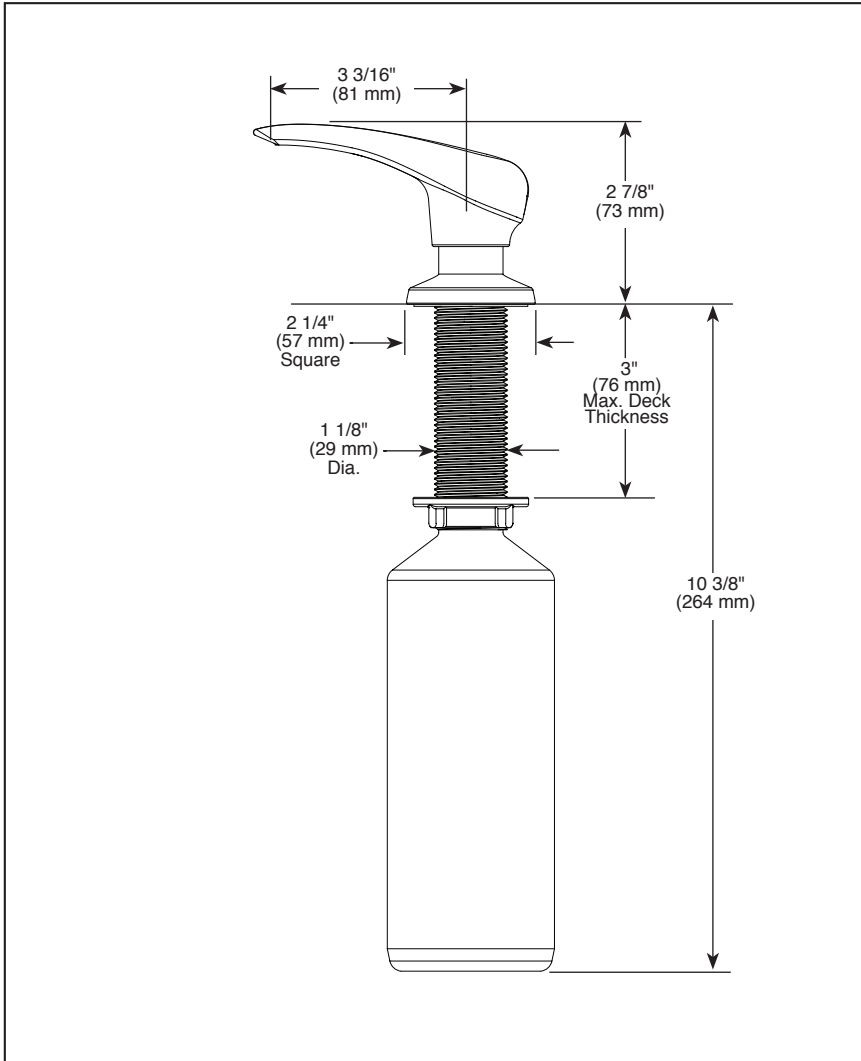

RP100737▲

Submitted Model No.: _____

Specific Features: _____

▲ Designate Proper Finish Suffix

see what Delta can do™

SOAP DISPENSER

STANDARD SPECIFICATIONS:

- 13 ounce bottle
- Refillable from above the deck
- Fits hole size 1 3/8" +/- 1/8"