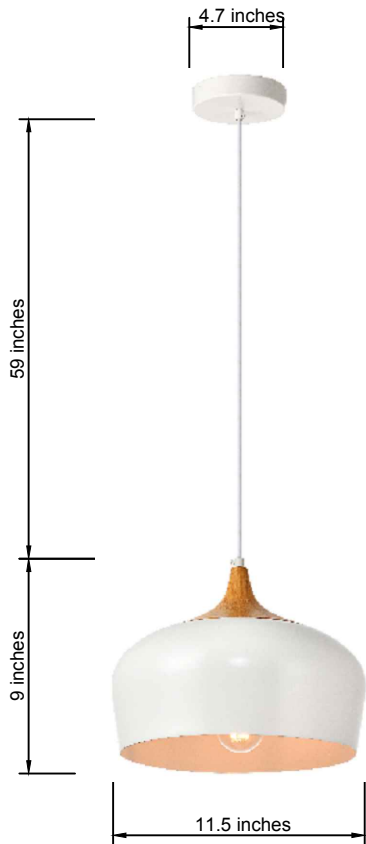

PRODUCT SPECIFICATION SHEET

Pendant COLLECTION

Pendant 1-Light White + Natural Wood Pendant

White + Natural Wood
Item No: LDPD2004

Black + Wood
Item No: LDPD2005

Available Finishes

Dimensions

Canopy Size(in)	4.7"*H1"
Chain/Rod Length	59"
Length	N/A
Width	11.5"
Height	9"
Maximum Height	59"

Specifications

Finish	2 Finishes
Material	Iron
Glass Color	N/A
Type	Pendant
Hanging Device	Cord
Voltage	110-125V
Dimmable	YES
Warranty	1 Year Limited
Shipment Type	Small Parcel

Bulb / Socket

Socket Type	E26
Number of Lights	1
Wattage/Bulb	40W
Included	No

Installation

Indoor/Outdoor	Indoor
Dry/Wet/Damp	Dry
Weight	1.9 LBS
Wire Length	59"
Safety Rating	ETL Listed