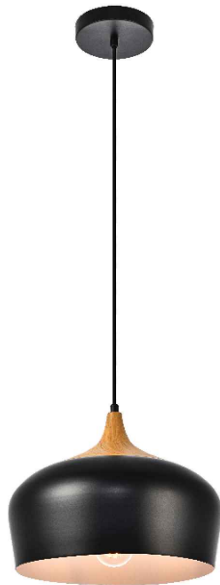

PRODUCT SPECIFICATION SHEET

Pendant COLLECTION

Pendant 1-Light White + Natural Wood Pendant

White + Natural Wood
Item No: LDPD2004

Black + Wood
Item No: LDPD2005

Available Finishes

Dimensions

Canopy Size(in)	4.7"*H1"
Chain/Rod Length	59"
Length	N/A
Width	11.5"
Height	9"
Maximum Height	59"

Specifications

Finish	2 Finishes
Material	Iron
Glass Color	N/A
Type	Pendant
Hanging Device	Cord
Voltage	110-125V
Dimmable	YES
Warranty	1 Year Limited
Shipment Type	Small Parcel

Bulb / Socket

Socket Type	E26
Number of Lights	1
Wattage/Bulb	40W
Included	No