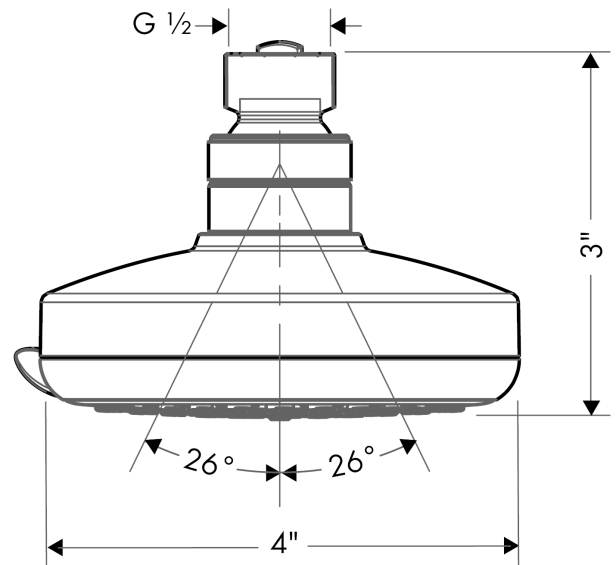

**Croma 100**  
**Showerhead E 3-Jet, 2.5 GPM**  
 Finishes : **brushed nickel** Part no. : **04071820**

**Description**

**Features**

- 75 no-clog spray channels
- Spray modes: Full, Pulsating Massage, Intense Turbo
- Flow: 2.5 GPM (9.5 L/Min)

**Item details**

List Price \$ 127.00

**Technology**

**Compliance**

**Product image**

**Scale drawing**

**Croma 100**  
**Showerhead E 3-Jet, 2.5 GPM**  
Finishes : **brushed nickel** Part no. : **04071820**

Exploded drawing

Year of production: >06/11

**Croma 100**  
**Showerhead E 3-Jet, 2.5 GPM**  
 Finishes : **brushed nickel**    Part no. : **04071820**

**Spare parts list**

Year of production: >06/11

<b>Pos.</b>	<b>Description</b>	<b>Part no.</b>	<b>Price</b>	<b>PU</b>
1	filter packing	88649000	-	1