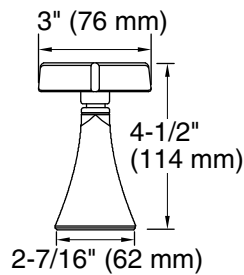

MEMOIRS®

Optional accessories:	
Deep roughing-in kit for high-flow deck-mount bath faucets (all handles)	58598
Deep roughing-in kit for high-flow deck-mount bath faucets (all handles)	73102
Deep roughing-in kit for 3/4" (19 mm) high-flow deck-mount bath faucets (lever handles)	1032705

Installation Notes

Install this product according to the installation guide.

Stately

Product Diagram