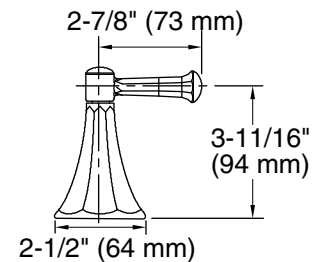

**Product Specification**

Two-handle deck-mount high-flow valve trim shall be of brass construction. Product shall include a variety of handles. Valve trim shall be Kohler Model K-T467-\_\_\_\_ and valve system shall be Kohler Model K-\_\_\_\_-\_\_\_\_-NA.

## Installation Notes

Install this product according to the installation guide.

**Classic Cross**

**Stately**

**Classic Lever**

**Stately Faceted Lever**

**Stately Deco Lever**

## Product Diagram