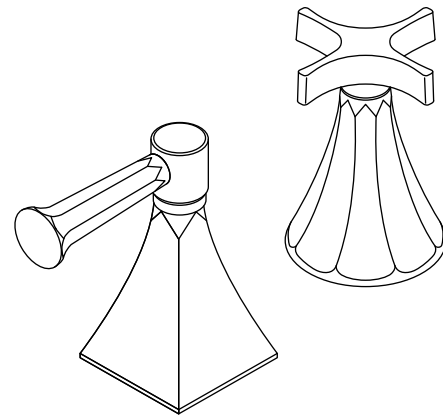

**Features**

- Brass construction
- Deck-mount
- Variety of handle style options

**Codes/Standards Applicable**

Specified model meets or exceeds the following:

- ASME A112.18.1/CSA B125.1
- ADA
- ICC/ANSI A117.1

**Product Specification**

Two-handle deck-mount high-flow valve trim shall be of brass construction. Product shall include a variety of handles. Valve trim shall be Kohler Model K-T467-\_\_\_\_ and valve system shall be Kohler Model K-\_\_\_\_-\_\_\_\_-NA.