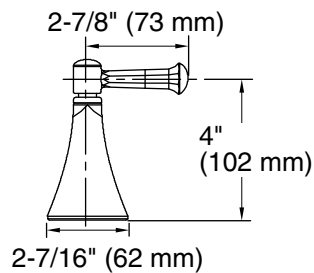

## Installation Notes

Install this product according to the installation guide.

**Classic Cross**

**Stately**

**Classic Lever**

**Stately Faceted Lever**

**Stately Deco Lever**

## Product Diagram