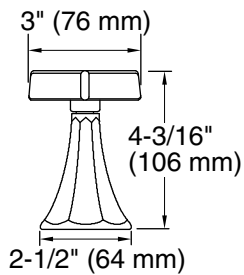

MEMOIRS®

Optional accessories:	
Deep roughing-in kit for high-flow deck-mount bath faucets (all handles)	58598
Deep roughing-in kit for high-flow deck-mount bath faucets (all handles)	73102
Deep roughing-in kit for 3/4" (19 mm) high-flow deck-mount bath faucets (lever handles)	1032705

Installation Notes

Install this product according to the installation guide.

Classic Cross