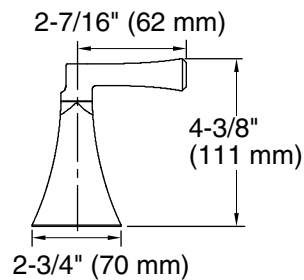

## Installation Notes

Install this product according to the installation guide.

**Classic Cross**

**Stately**

**Classic Lever**

**Stately Faceted Lever**

**Stately Deco Lever**

## Product Diagram