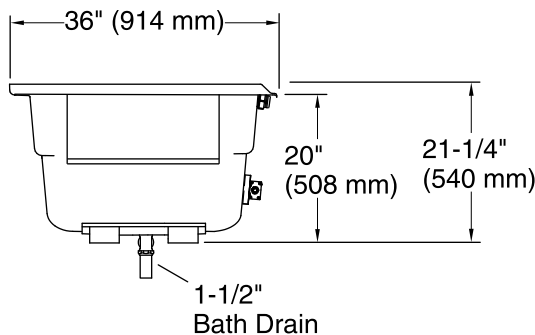

□ Recommended Faucet Location

Access Panel  
20" (508 mm) L x  
15" (381 mm) H Min

### Technical Information

All product dimensions are nominal.

Installation:	Three-wall alcove
Drain location:	Right
Basin area, bottom:	48" x 24" (1219 mm x 610 mm)
Basin area, top:	59" x 30" (1499 mm x 762 mm)
Weight:	65 lbs (29.5 kg)
Minimum floor load:	39 lbs/ft <sup>2</sup> (190.4 kg/m <sup>2</sup> )
Water depth:	14" (356 mm)
Water capacity:	67 gal (253.6 L)
Electrical component rating:	Heated Surface: 120 V, 0.5 A, 60 Hz, 65 W
Minimum flat for door:	1-15/16" (49 mm)