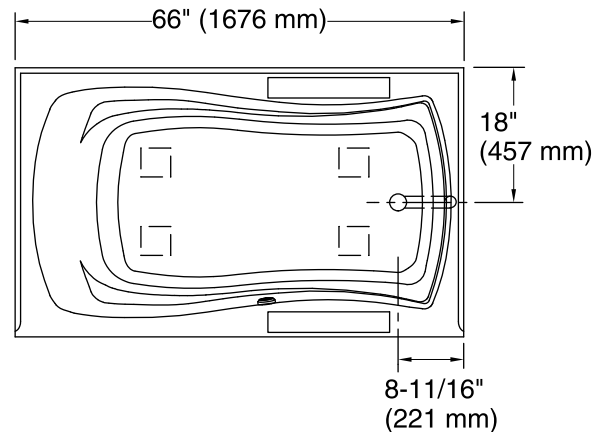

### Included Components

Additional Components:  
40" (1016 mm) cable

□ Recommended Faucet Location

Access Panel  
20" (508 mm) L x  
15" (381 mm) H Min

### Technical Information

All product dimensions are nominal.

Installation:	Three-wall alcove
Drain location:	Right
Basin area, bottom:	48" x 24" (1219 mm x 610 mm)
Basin area, top:	59" x 30" (1499 mm x 762 mm)
Weight:	65 lbs (29.5 kg)
Minimum floor load:	39 lbs/ft <sup>2</sup> (190.4 kg/m <sup>2</sup> )
Water depth:	14" (356 mm)
Water capacity:	67 gal (253.6 L)
Electrical component rating:	Heated Surface: 120 V, 0.5 A, 60 Hz, 65 W
Minimum flat for door:	1-15/16" (49 mm)