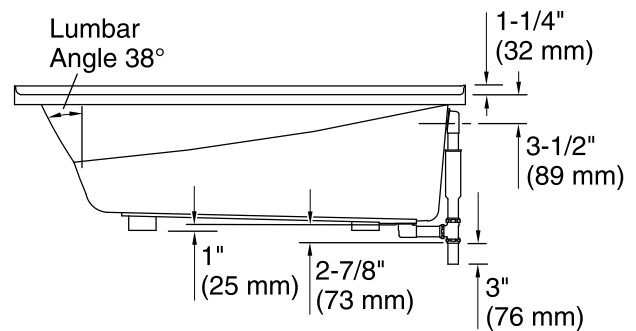

□ Recommended Faucet Location

Access Panel  
20" (508 mm) L x  
15" (381 mm) H Min

### Technical Information

All product dimensions are nominal.

Installation:	Three-wall alcove
Drain location:	Right
Basin area, bottom:	48" x 24" (1219 mm x 610 mm)
Basin area, top:	59" x 30" (1499 mm x 762 mm)
Weight:	65 lbs (29.5 kg)
Minimum floor load:	39 lbs/ft <sup>2</sup> (190.4 kg/m <sup>2</sup> )
Water depth:	14" (356 mm)
Water capacity:	67 gal (253.6 L)
Electrical component rating:	Heated Surface: 120 V, 0.5 A, 60 Hz, 65 W
Minimum flat for door:	1-15/16" (49 mm)