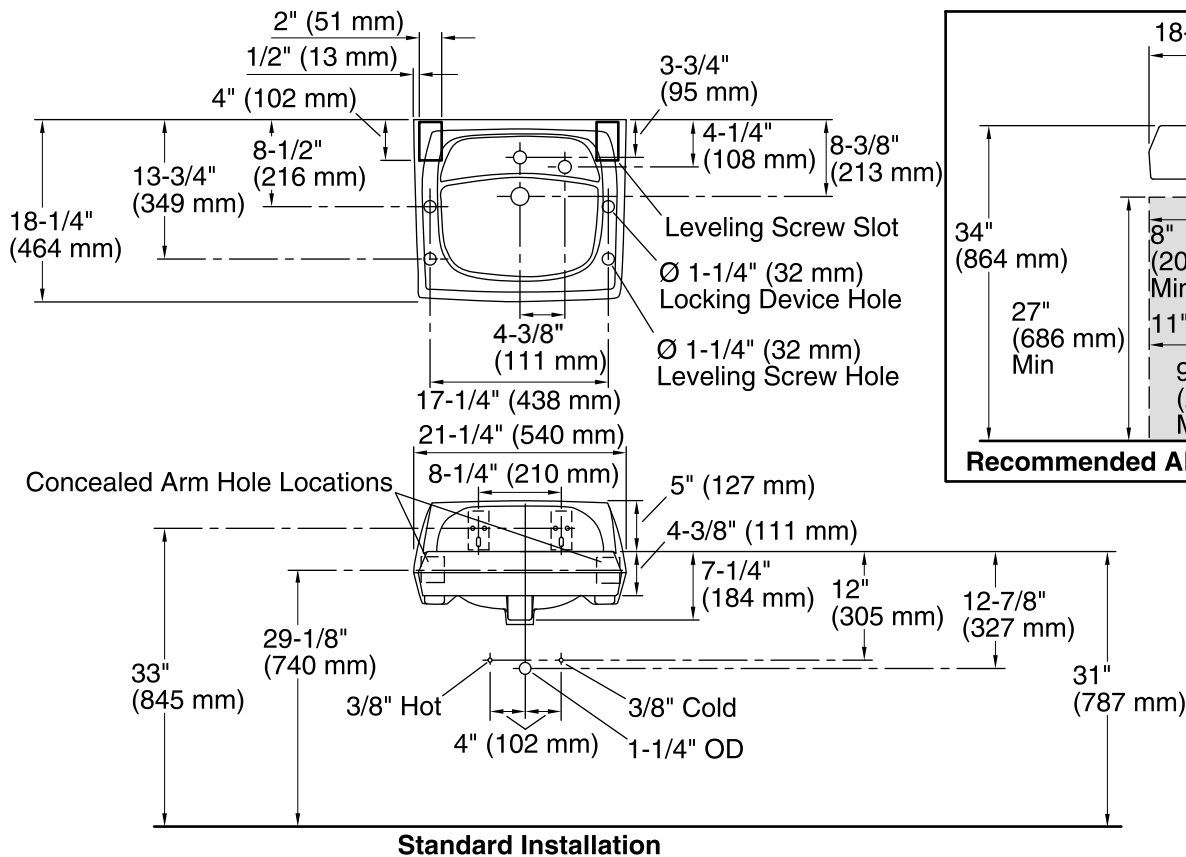

Kingston™

Wall-Mount Bathroom Sink

K-2007-R

Features

- Made from premium materials that withstand high-volume usage
- Constructed of vitreous china
- 21-1/4" x 18-1/8"
- Wall-mount installation
- Faucet not included
- Includes wall hanger
- Drilled for concealed arm carrier
- ADA-compliant when installed with K-13885 offset drain

Color	Code	Description
-------	------	-------------

	0	White
	47	Almond

Technical Information

All product dimensions are nominal.

- Bowl configuration: Single
- Installation: Wall-mount
- Bowl area (Center): Length: 10" (254 mm)
Width: 15" (381 mm)
With overflow: Yes
Water depth: 3-1/8" (79 mm)
- Number of deck holes: 2
- Faucet hole spacing: 8" (203 mm)
- Faucet hole(s): 1-3/8" (35 mm)
- Soap/Lotion hole: 1-1/4" (32 mm)
- Drain hole: 1-3/4" (44 mm)