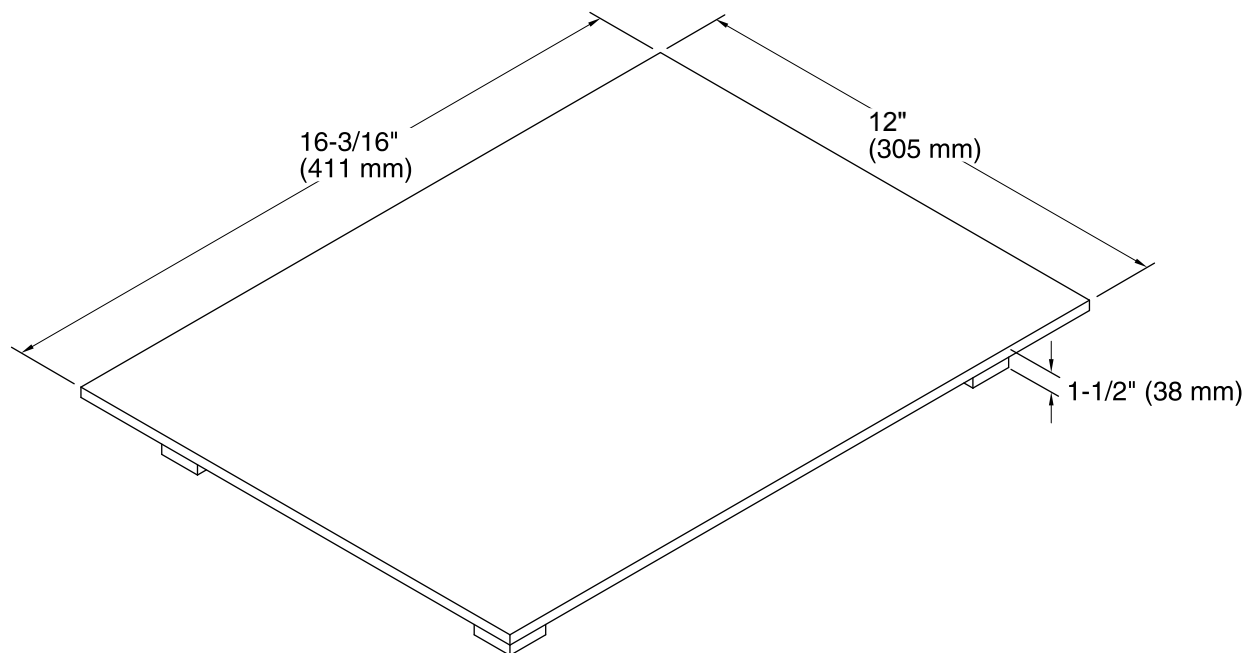

Technical Information

All product dimensions are nominal.

Material: Wood