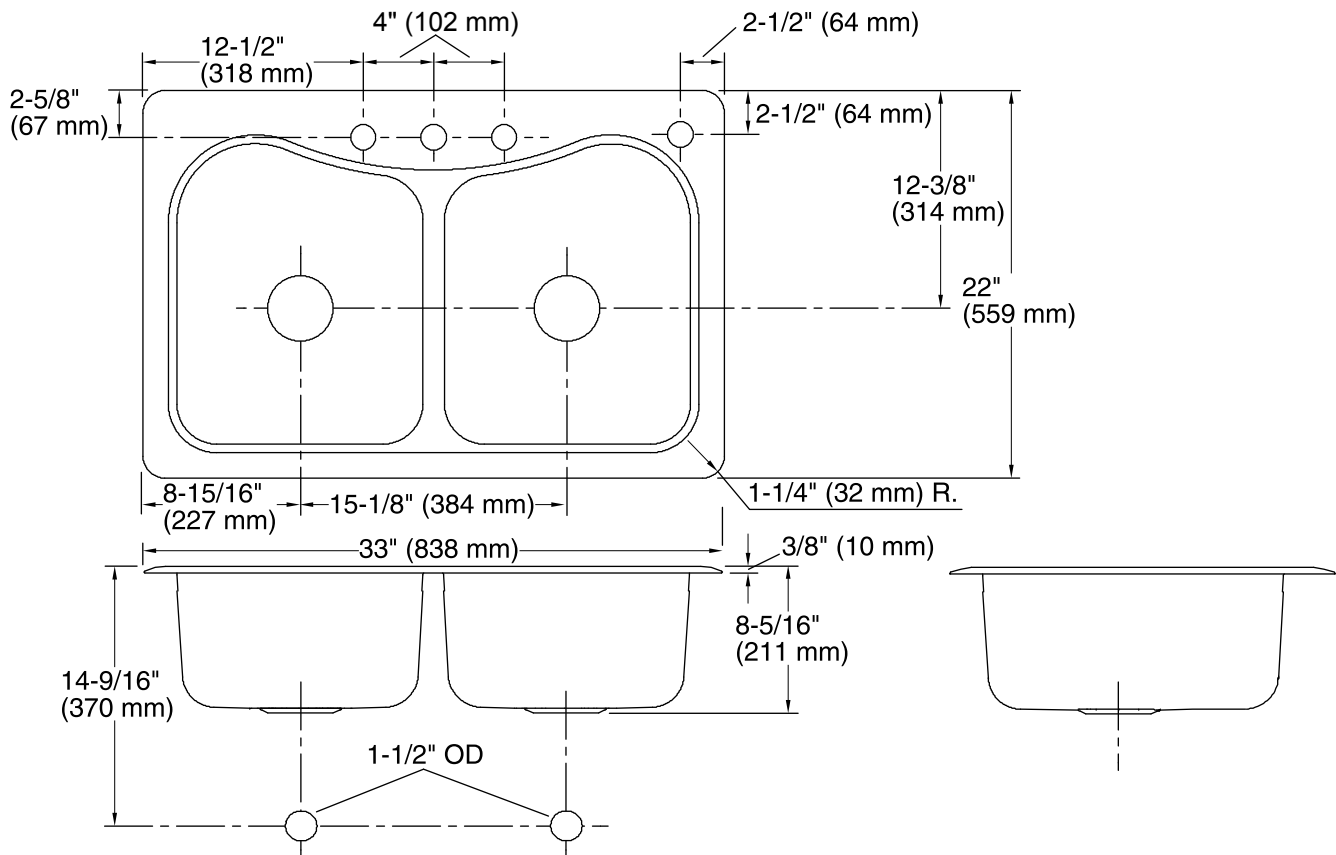

Staccato™
Top-mount Kitchen Sink
K-3369-4

Features

- 36-inch minimum base cabinet width.
- Double equal bowls.
- 8-inch depth.
- Three faucet holes with one accessory hole to the right.
- SilentShield® sound-absorption technology offers quieter performance.
- Includes hardwood cutting board.
- Includes installation hardware.

Technical Information

All product dimensions are nominal.

Bowl configuration: Double equal

Installation: Top-mount

Cutout: Top-mount, 32-1/2" x 21-1/2" (826 mm x 546 mm) with 1" (25 mm) radius corners

Bowl area (Left):
Length: 17-1/16" (433 mm)
Width: 13-15/16" (354 mm)
Bowl depth: 8-5/16" (211 mm)

Bowl area (Right):
Length: 17-1/16" (433 mm)
Width: 13-15/16" (354 mm)
Bowl depth: 8-5/16" (211 mm)
Water depth: 8" (203 mm)

Number of deck holes: 4

Faucet hole spacing: 8" (203 mm)

Faucet hole(s): 1-7/16" (37 mm)

Drain hole: 3-5/8" (92 mm)

Notes

Install this product according to the installation instructions.