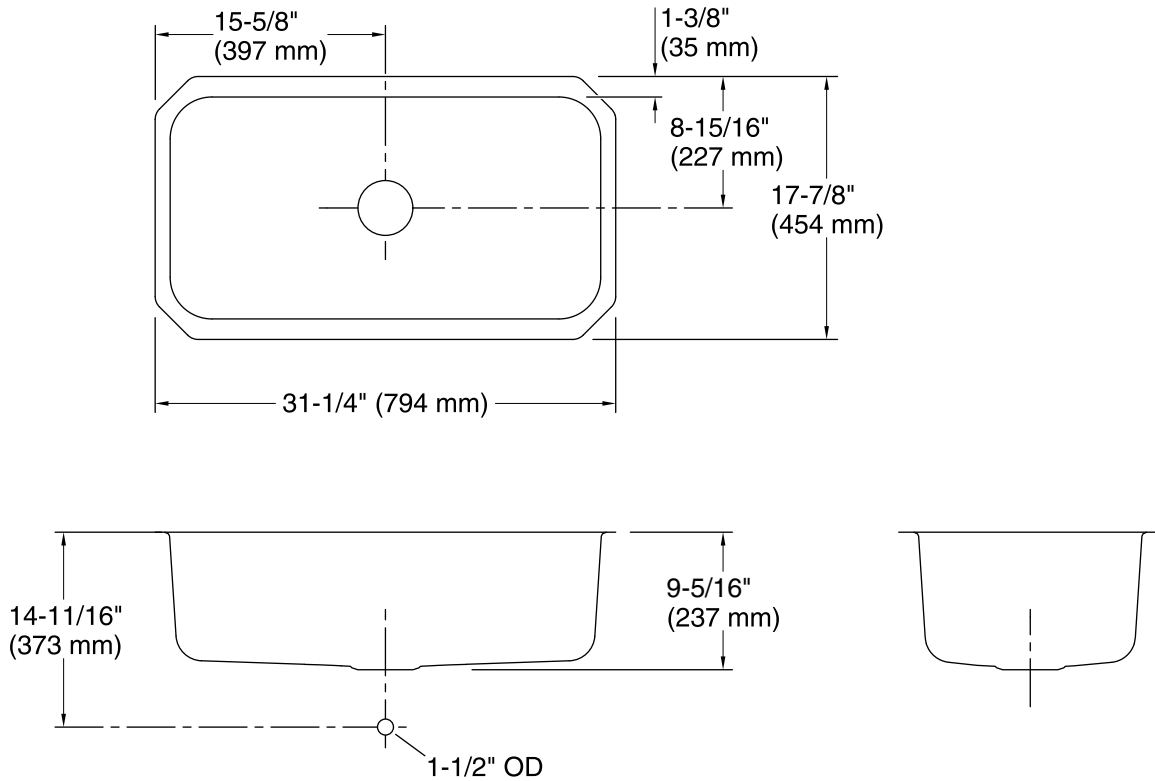

Technical Information

All product dimensions are nominal.

Bowl configuration: Single

Installation: Under-mount

Min. base cabinet width: 36" (914 mm)

Bowl area (Center):
Length: 29-3/16" (742 mm)
Width: 15-1/16" (383 mm)
Bowl depth: 9" (229 mm)
Water depth: 9" (229 mm)

Template: 1219562-7, required, included

Notes

Install this product according to the installation instructions.