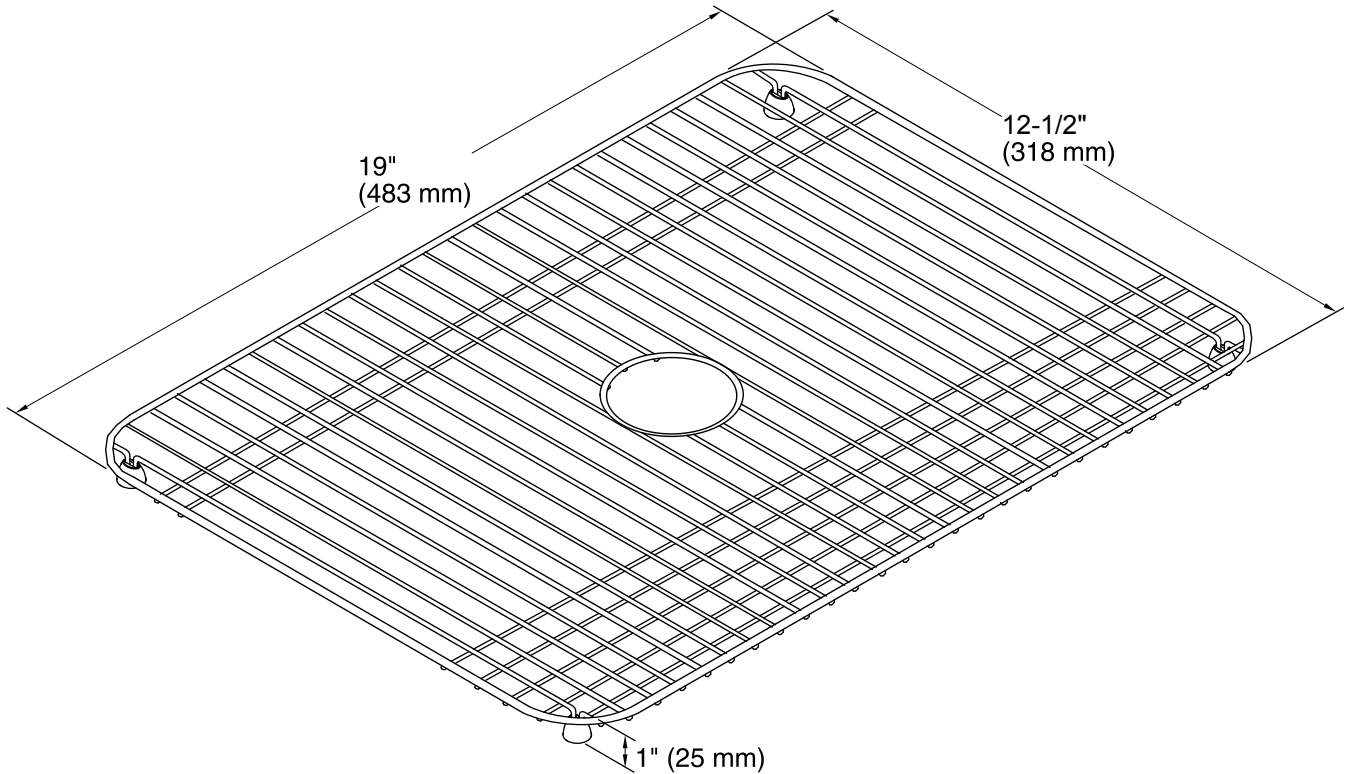

### Features

- Fits in the bowl of the K-5964 Mayfield kitchen sink.
- Durable stainless-steel construction
- Helps protect sink surface from daily wear.
- Dishwasher safe.
- Rubber feet provide added protection.

## Technical Information

All product dimensions are nominal.

Material:                   Stainless Steel