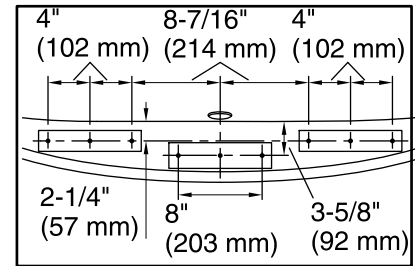

### Color Code Description

	0	White
	96	Biscuit

No change in measurements if connected with drain illustrated. (K-7213)

□ Recommended Faucet Location

**Recommended Faucet Hole Location**

\*Allow for appropriate clearance in subfloor for drain clearance.