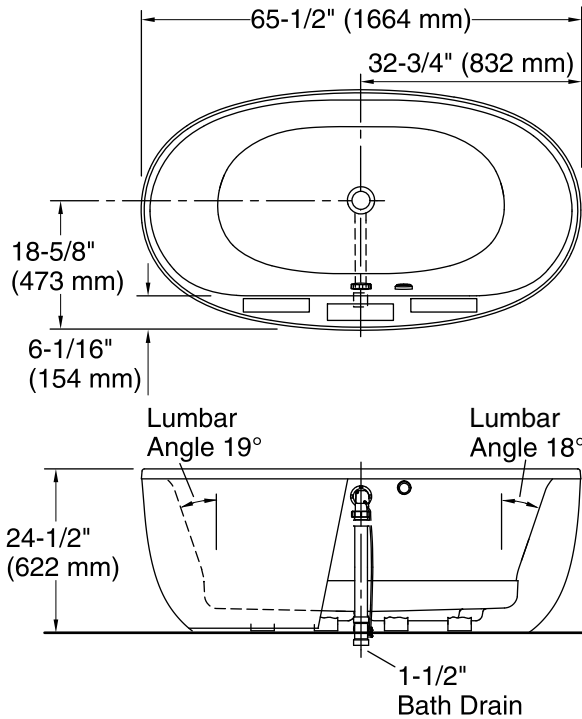

### Color Code Description

	0	White
	96	Biscuit

No change in measurements if connected with drain illustrated. (K-7213)

□ Recommended Faucet Location

**Recommended Faucet Hole Location**

\*Allow for appropriate clearance in subfloor for drain clearance.

### Technical Information

All product dimensions are nominal.

Installation:	Freestanding
Drain location:	Center
Basin area, bottom:	45-3/4" x 24-7/8" (1162 mm x 632 mm)
Basin area, top:	54-7/8" x 29-3/16" (1394 mm x 741 mm)
Weight:	110 lbs (49.9 kg)
Minimum floor load:	40.4 lbs/ft <sup>2</sup> (197.3 kg/m <sup>2</sup> )
Water depth:	16" (406 mm)
Water capacity:	72.6 gal (274.8 L)
Template:	Footprint, 1245667, not required, not included
Electrical component rating:	Heated Surface: 120 V, 1.1 A, 50/60 Hz, 65 W