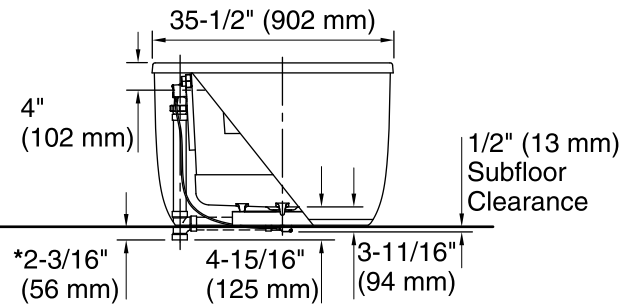

### Color Code Description

	0	White
	96	Biscuit

No change in measurements if connected with drain illustrated. (K-7213)

□ Recommended Faucet Location

**Recommended Faucet Hole Location**

\*Allow for appropriate clearance in subfloor for drain clearance.

**Note:** Horizontal PVC pipe and tee shown, not included.

### Technical Information

All product dimensions are nominal.

Installation:	Freestanding
Drain location:	Center
Basin area, bottom:	45-3/4" x 24-7/8" (1162 mm x 632 mm)
Basin area, top:	54-7/8" x 29-3/16" (1394 mm x 741 mm)
Weight:	110 lbs (49.9 kg)
Minimum floor load:	40.4 lbs/ft <sup>2</sup> (197.3 kg/m <sup>2</sup> )
Water depth:	16" (406 mm)
Water capacity:	72.6 gal (274.8 L)
Template:	Footprint, 1245667, not required, not included
Electrical component rating:	Heated Surface: 120 V, 1.1 A, 50/60 Hz, 65 W