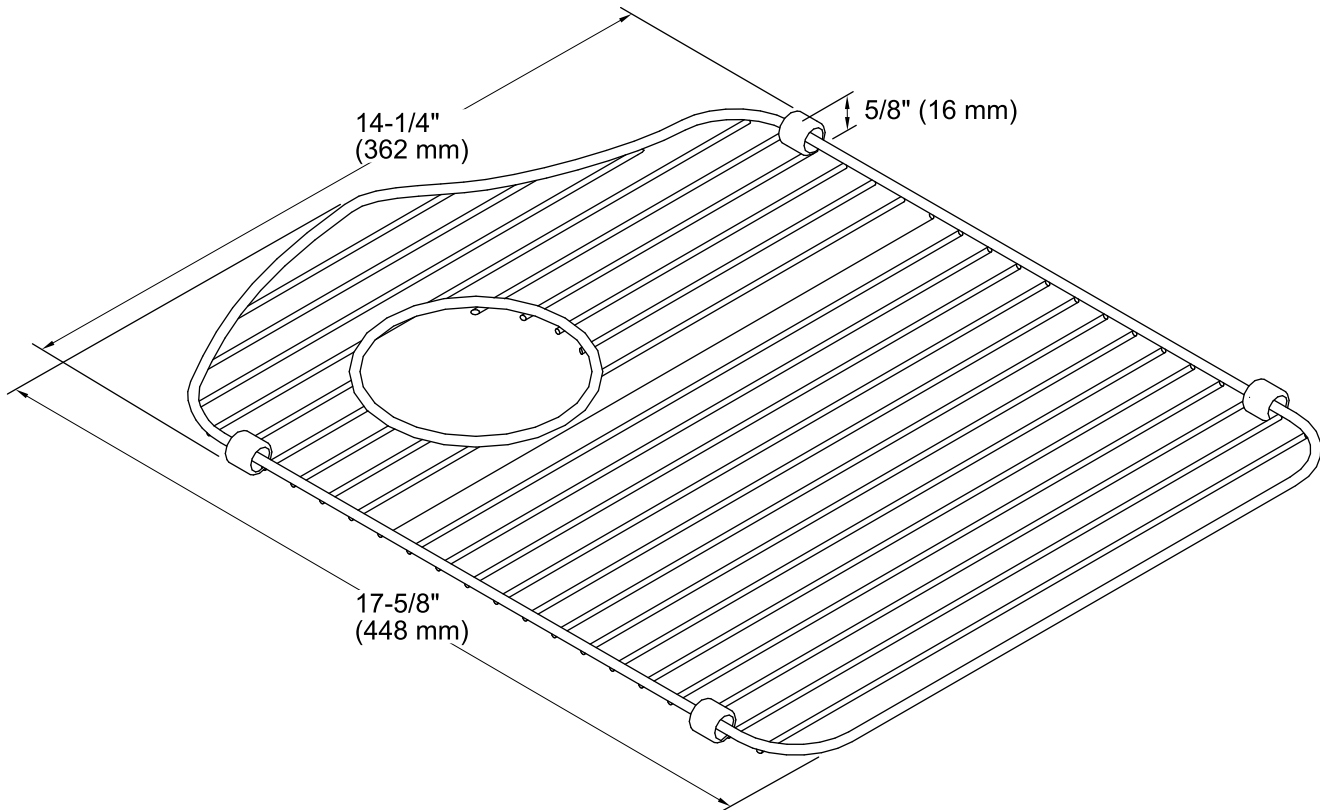

Features

- Fits in either bowl of the K-3842 and K-3843 Octave kitchen sinks.
- Comes included with the K-3842 and K-3843 Octave kitchen sinks.
- Durable stainless-steel construction.
- Helps protect sink surface from daily wear.
- Dishwasher safe.
- Innovative wheels around the perimeter provide a secure fit and reduce debris buildup.

Color	Code	Description
	ST	Stainless Steel

Technical Information

All product dimensions are nominal.

Material: Stainless Steel