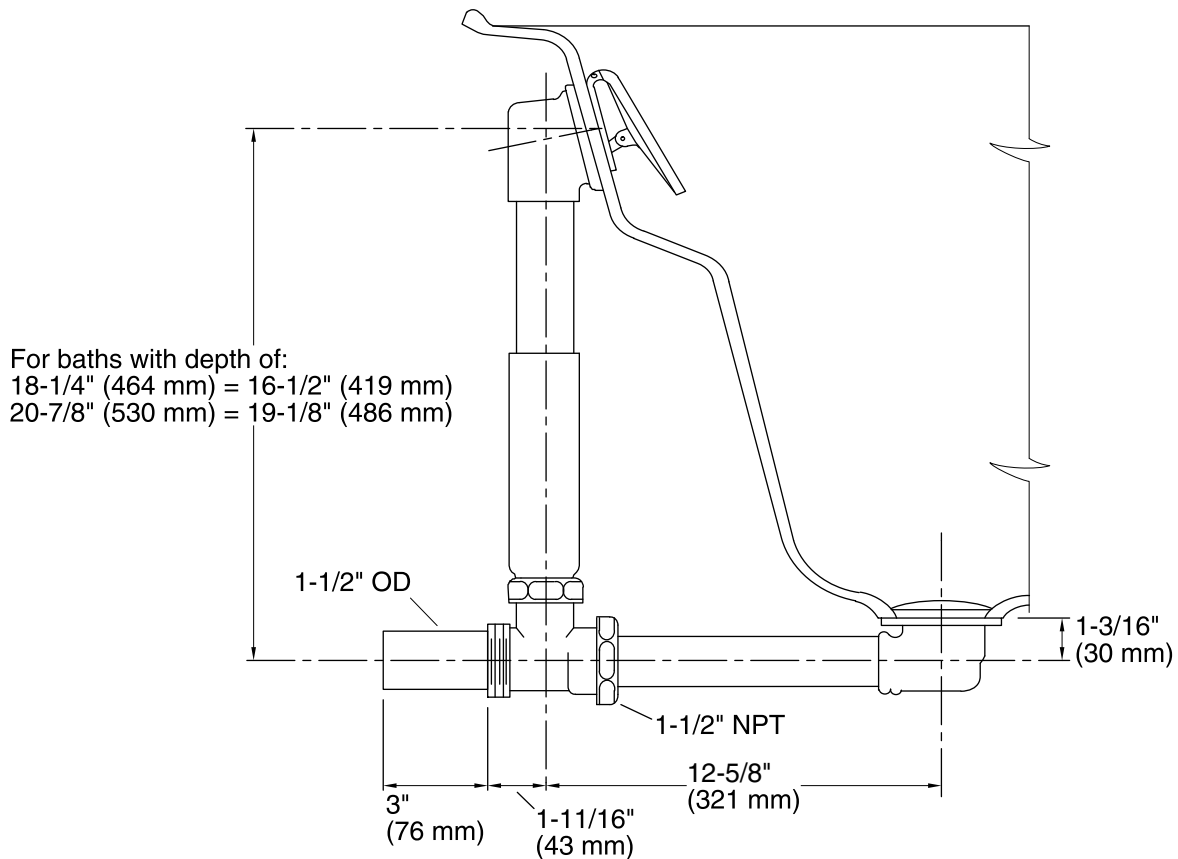

Technical Information

All product dimensions are nominal.

Notes

Install this product according to the installation guide.

ADA compliant when installed to the specific requirements of these regulations.