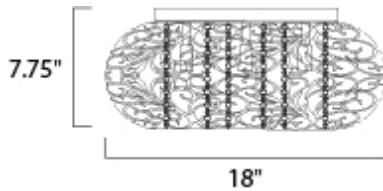

MEASUREMENTS

DIMENSION : 18" L x 18" W x 7.75" H
 HANGING WEIGHT : 9.26 lb

LAMPING

INPUT VOLTAGE : 120V
 LUMENS : 5,250 Rated
 BULB : 7 x 40W Xenon G9 , 280W Total
 BULB INCLUDED : (Included)
 DIMMABLE : Yes
 COLOR_TEMP : 2900K