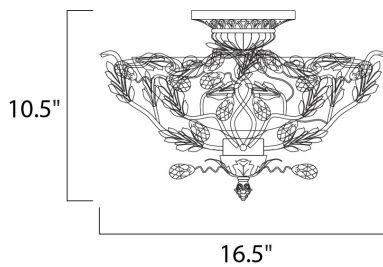

**MEASUREMENTS**

DIMENSION : 16.5" L x 16.5" W x 10.5" H  
 HANGING WEIGHT : 7.96 lb

**LAMPING**

INPUT VOLTAGE : 120V  
 LUMENS : 2,016 Rated  
 BULB : 3 x 60W Incandescent E12 Candelabra , 180W Total  
 BULB INCLUDED : (Not Included)  
 DIMMABLE : Yes