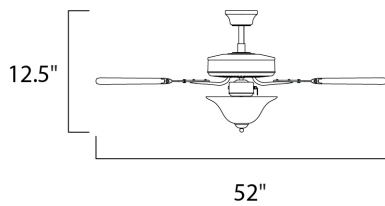

PRODUCT DESCRIPTION

The Basic-Max ceiling fan features the ability to be installed three different ways: close mount, standard stem, and optional stems up to 72" long.

MEASUREMENTS

DIMENSION : 52" W x 12.5" H
 HANGING WEIGHT : 13.73 lb