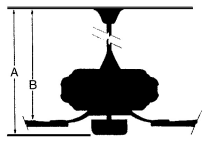

MEASUREMENTS

Blade Finish:	Reversible				
	Blades:				
	No				
Blade Material:	Slope:				
PLYWOOD CONSTRUCTION	Yes				
Blade Sweep:	No. of Blades:	Blade Pitch:	Hanging Weight:		
52"	5	12 DEGREES	14.55		
Downrod 1:	Downrod 1	Downrod 2:	Downrod 2		
6	Outside Dia:	Outside Dia:			
	.75				
Ceiling to Lowest Point: (Dim A)	Ceiling to Blade (Dim B)	Lead Wire:	Motor Size:		
13.25	11.5	80	153x15mm		
RPM:	Low	Low/Med.	Medium	Med/High	High
Amps:	67				186
Watts:	0.22				0.56
CFM:	10.6				66.58
CFM/Watts:	1756.0				5314.0
	165.66				79.81