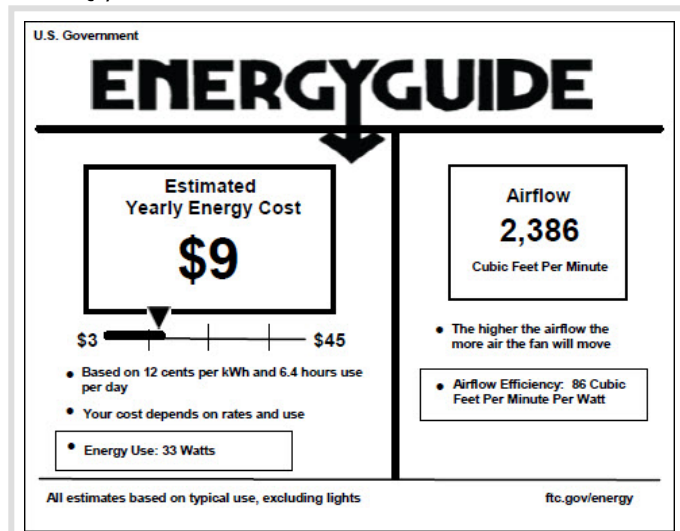

Fan Features

Motor Size: **153x13**
Motor Housing: **9.06**
Blade Pitch: **14°**
Blade Span: **42"**
Blade Finish: **White, White**
Blade Qty: **5**

Optional Control: **Hi/Med/Lo/Off**
Reverse Air: **Slide**
Fan Downrod: **4, 6**
Manufacturer Warranty: **Limited Lifetime**