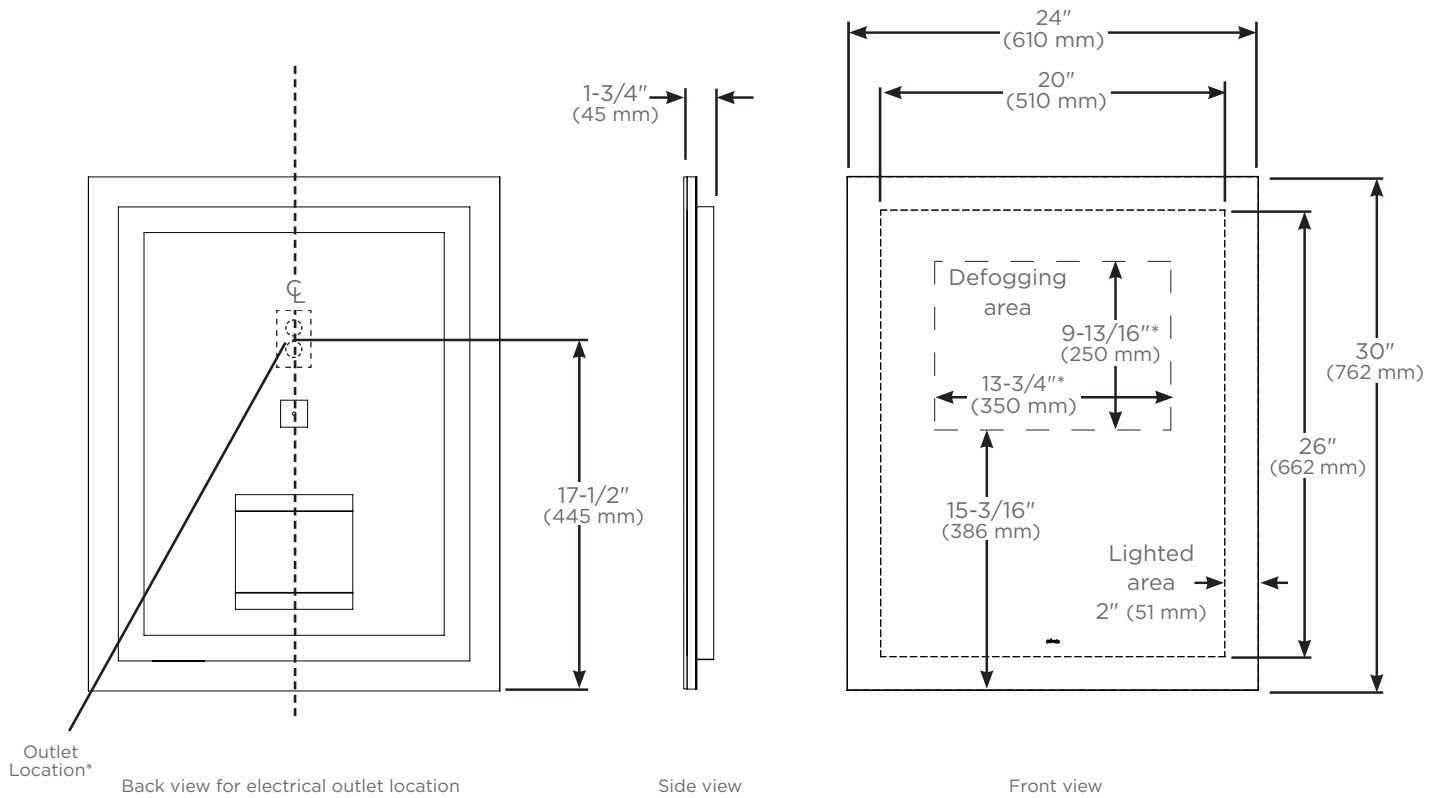

**Codes/Standards Applicable**

Vitality Mirror is UL certified to:

- UL 962
- CSA-C22.2, No. 12-82

**Dimensions**

Height: 30" (762 mm)  
 Width: 24" (610 mm)  
 Depth: 1-3/4" (45 mm)  
 Net Weight: 23 - 39 lbs

**Electrical System**

- 120 Vac 60Hz wall outlet location as shown in drawing

**Model Number Key**

| Vitality | Mirror | Width | Height | Shape         | Light Pattern | Edge Type           | Defogger     | Color Temp | Options                      |
|----------|--------|-------|--------|---------------|---------------|---------------------|--------------|------------|------------------------------|
| Y        | M      | 24    | 30     | R = Rectangle | P = Perimeter | FP = Flat, Polished | D = Defogger | 3 = 2700K  | K = Title 24 Compliant Model |