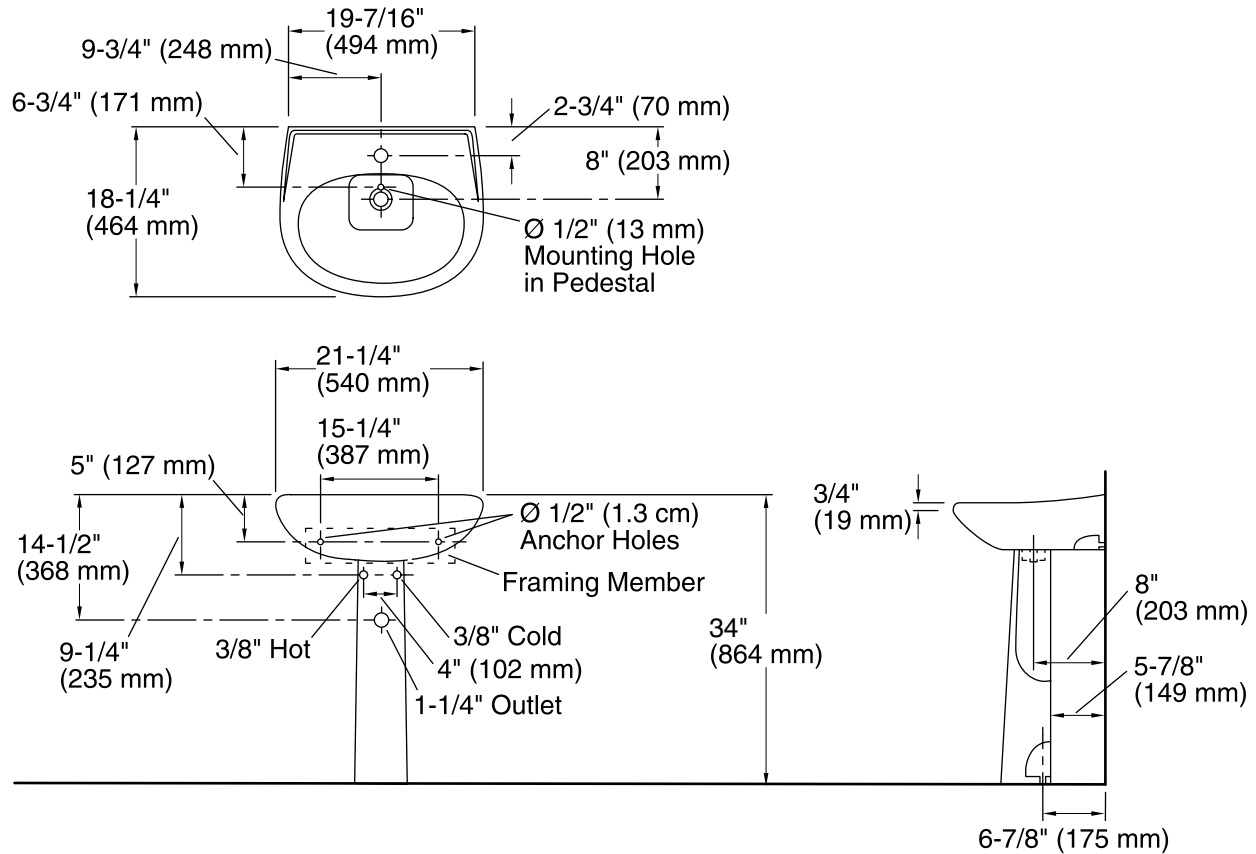

### Technical Information

All product dimensions are nominal.

Bowl configuration:	Single
Installation:	Pedestal
Bowl area (Only):	Length: 18-1/4" (464 mm) Width: 11-5/8" (295 mm) Water depth: 4" (102 mm)
Number of deck holes:	1
Drain hole:	1-3/4" (44 mm)