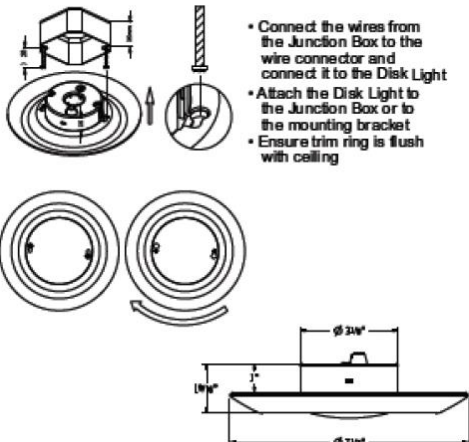

CRI: > 90

Wattage: 13

Finish Shown: White

Available Finishes: White (WH)

UL Listed: Wet

Country of Origin: China

Material: Metal, Acrylic, Electrical

- Fixture does not use a driver
- Fixture is dimmable with most line voltage dimmers
- Recommended dimmer: Lutron MACL-153M
- Rated for up to 50,000 hours
- Mountable to outlet box
- ADA Compliant
- Title XXIV approved
- JA8

JUNCTION BOX INSTALLATION EXAMPLE

Job Name:

Job Type:

Contact:

Fixture Location:

Quantity:

Additional Notes:

Shipping Box	Width	Height	Depth	Ship Wt	Method	Oversize	Case QTY
Ship QTY: 1 ea					Ground	No	
UPC: by finish		Finish:		Warranty: 1 year limited parts, repair, and replacement			