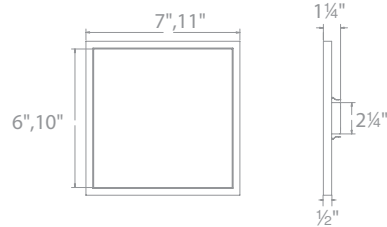

SQUARE

LED Functional Ceiling Or Wall Luminaire

FM-07SQ, FM-11SQ

WAC LIGHTING

Responsible Lighting®

Fixture Type:

Catalog Number:

Project: _____