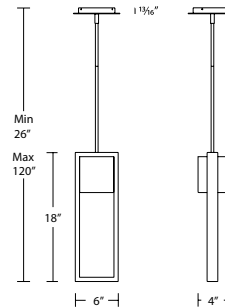

Replacement Rods

RPL-ROD-OUT06-BK	6" Rod
RPL-ROD-OUT12-BK	12" Rod

SPECIFICATIONS

Construction: Aluminum hardware with etched glass diffuser

Input: 120V

Dimming: 100% - 10% ELV

Light Source: High output LED

Finish: Black (BK)

Standards: ETL/cETL, Wet location listed, JA8 2016 Title 24 Compliant, Dark Sky friendly.

PD-W15918

ORDER NUMBER

Model	Size	Watt	LED Lumens	Delivered Lumens	Finish
PD-W15918	18"	10W	800	379	BK black 

Example: **PD-W15918-BK**