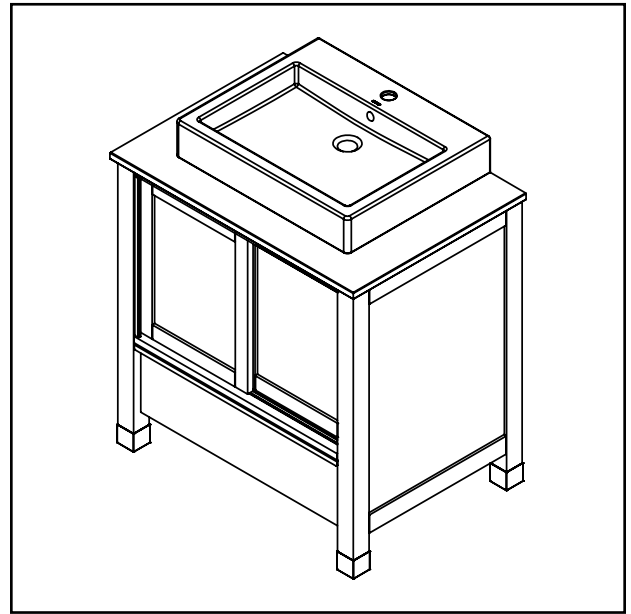

PRODUCT DESCRIPTION

5247-MPL 30" Vanity Set in Maple Finish

- Solid Wood Frame
- Two Sliding Glass Panel Doors & One Drawer
- Brushed Stainless Steel Hardware
- Includes Carmello Granite Top
- Includes DECOLAV® 1444 Series Lavatory with Overflow

PRODUCT MEASUREMENTS

- Width: 31"
- Depth: 22"
- Counter Top Height: 32"
- Lavatory Top Height: 36"

RECOMMENDED ACCESSORIES

- 9713-MPL Medicine Cabinet
- 5248-MPL Wall Cabinet
- 9297 DECOLAV® Push Button Drain with Overflow
- 9100/9102 DECOLAV® Decorative Bottle Trap

ROUGHING-IN DIMENSIONS

Note: Due to production and material variances, overall product dimensions may vary by 3/16" - 1/4"

TOP VIEW

FRONT VIEW

SIDE VIEW