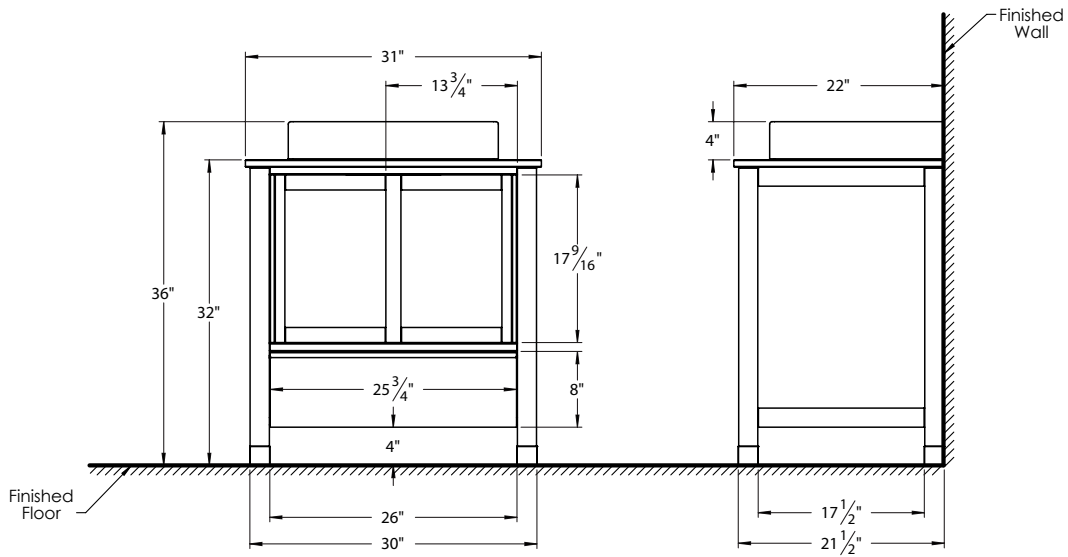

PRODUCT DESCRIPTION

5247-MPL 30" Vanity Set in Maple Finish

- Solid Wood Frame
- Two Sliding Glass Panel Doors & One Drawer
- Brushed Stainless Steel Hardware
- Includes Carmello Granite Top
- Includes DECOLAV® 1444 Series Lavatory with Overflow

PRODUCT MEASUREMENTS

- Width: 31"
- Depth: 22"
- Counter Top Height: 32"
- Lavatory Top Height: 36"

RECOMMENDED ACCESSORIES

- 9713-MPL Medicine Cabinet
- 5248-MPL Wall Cabinet
- 9297 DECOLAV® Push Button Drain with Overflow
- 9100/9102 DECOLAV® Decorative Bottle Trap

ROUGHING-IN DIMENSIONS

Note: Due to production and material variances, overall product dimensions may vary by 3/16" - 1/4"

TOP VIEW

FRONT VIEW

SIDE VIEW