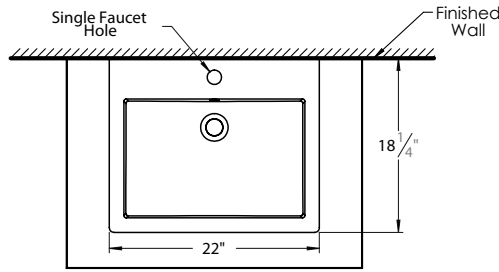

PRODUCT DESCRIPTION

5247-MPL 30" Vanity Set in Maple Finish

- Solid Wood Frame
- Two Sliding Glass Panel Doors & One Drawer
- Brushed Stainless Steel Hardware
- Includes Carmello Granite Top
- Includes DECOLAV® 1444 Series Lavatory with Overflow

PRODUCT MEASUREMENTS

- Width: 31"
- Depth: 22"
- Counter Top Height: 32"
- Lavatory Top Height: 36"

RECOMMENDED ACCESSORIES

- 9713-MPL Medicine Cabinet
- 5248-MPL Wall Cabinet
- 9297 DECOLAV® Push Button Drain with Overflow
- 9100/9102 DECOLAV® Decorative Bottle Trap

ROUGHING-IN DIMENSIONS

Note: Due to production and material variances, overall product dimensions may vary by 3/16" - 1/4"

TOP VIEW

FRONT VIEW

SIDE VIEW