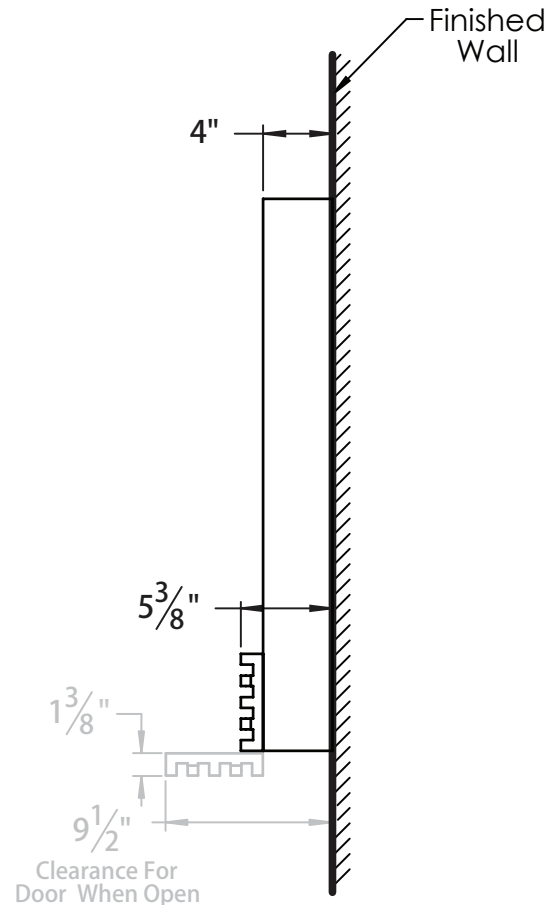

DECOLAV®

SPEC SHEET
9723 SERIES

PRODUCT DESCRIPTION

9723 Series 20" Mirrored Wall Cabinet

- Available in High Gloss White (WHG)
- Concealed Storage Cabinet with Drop Down Door
- Includes Wall Cleat For Easy Installation

PRODUCT MEASUREMENTS

- Width: 20"
- Depth: 5.375"
- Height: 32"

RECOMMENDED ACCESSORIES

- 5243 Vanity

ROUGHING-IN DIMENSIONS

Note: Due to production and material variances, overall product dimensions may vary by 3/16" - 1/4"

FRONT VIEW

SIDE VIEW