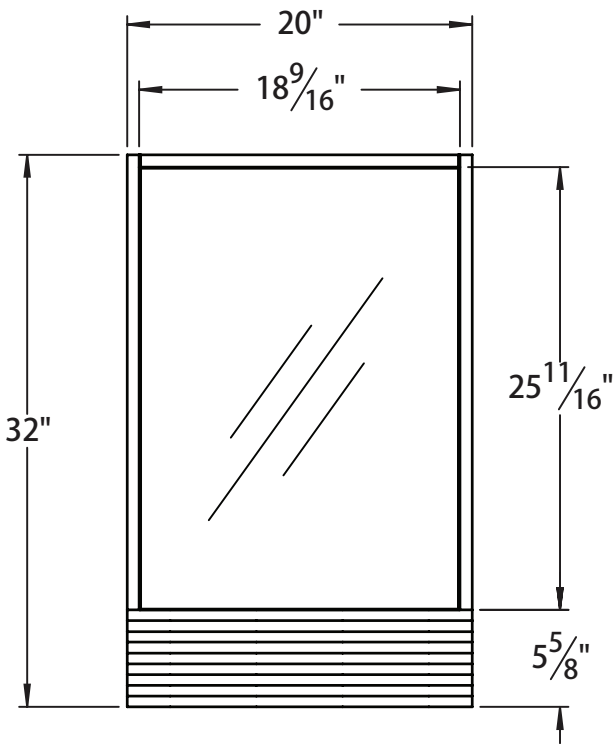

DECOLAV®

SPEC SHEET
9723 SERIES

PRODUCT DESCRIPTION

9723 Series 20" Mirrored Wall Cabinet

- Available in High Gloss White (WHG)
- Concealed Storage Cabinet with Drop Down Door
- Includes Wall Cleat For Easy Installation

PRODUCT MEASUREMENTS

- Width: 20"
- Depth: 5.375"
- Height: 32"

RECOMMENDED ACCESSORIES

- 5243 Vanity

ROUGHING-IN DIMENSIONS

Note: Due to production and material variances, overall product dimensions may vary by 3/16" - 1/4"

FRONT VIEW

SIDE VIEW