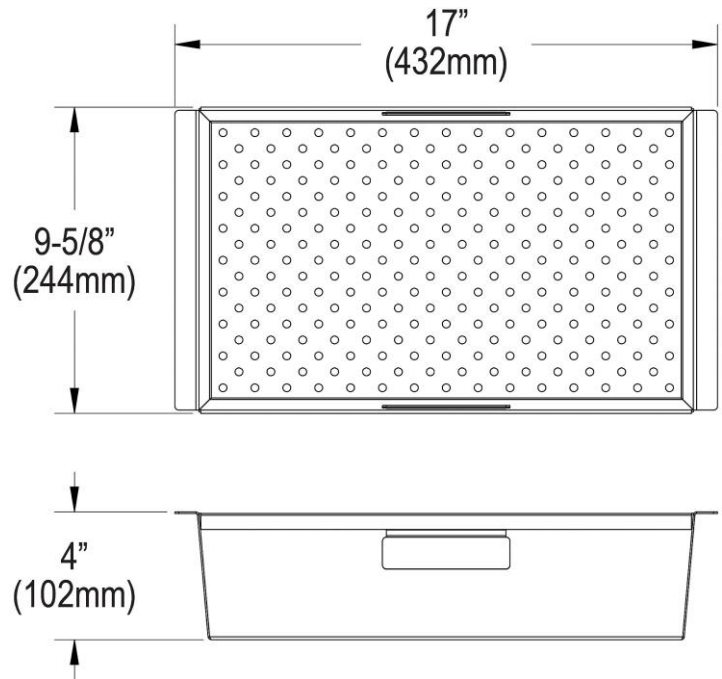

PART: _____ QTY: _____
PROJECT: _____
CONTACT: _____
DATE: _____
NOTES: _____
APPROVAL: _____

In keeping with our policy of continuing product improvement, Elkay reserves the right to change product specifications without notice. Please visit elkay.com for the most current version of Elkay product specification sheets. This specification describes an Elkay product with design, quality, and functional benefits to the user. When making a comparison of other producers' offerings, be certain these features are not overlooked.