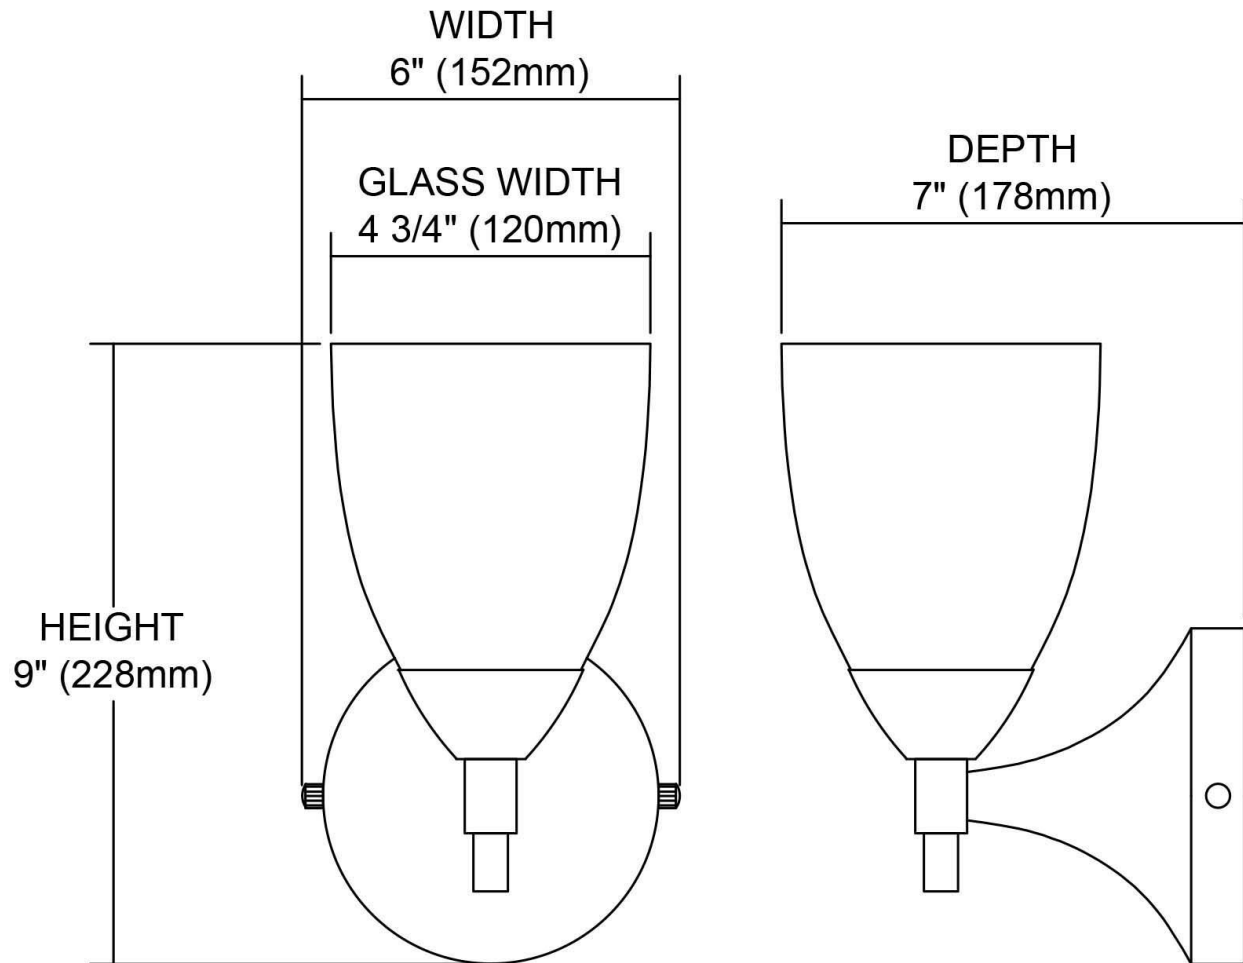

ITEM #:	10150/1DR-CN-LED
UPC	748119053486
Description	Celina 1-Light Wall Lamp in Dark Rust with Canary Glass - Includes LED Bulb
Finish	Dark Rust
Materials	Glass, Metal
Brand	ELK Lighting
Collection	Celina
Category	Indoor Lighting
Type	Sconce

ITEM DIMENSIONS				RATINGS & SPECIFICATIONS				
Width	5.5 inches			Safety Rating	N/A		Certification	Dry locations
Depth	7 inches			ADA Compliant	N/A		Voltage	N/A
Height	9 inches			BULBS / SOCKETS				
Weight	2 pounds			Quantity	1	Wattage	9.5 watts	
ADDITIONAL DIMENSIONS				Included	Yes		Type	A19 LED (E26 Medium Base)
Backplate / Canopy	5 diameter			Other	N/A			
HCWO	N/A			CHAIN / CORD INFORMATION				
Min. Extension	N/A			Chain	N/A		Cord	N/A
Max. Extension	N/A			SHADE / GLASS DETAILS				
OVERALL HEIGHT				Shade/Glass Description	Canary Glass			
Min.	N/A		Max.	N/A				
EXTENSION ROD(S)				Width	5 inches		Height	7 inches
N/A				Width at Top	5 inches		Width at Bottom	5 inches