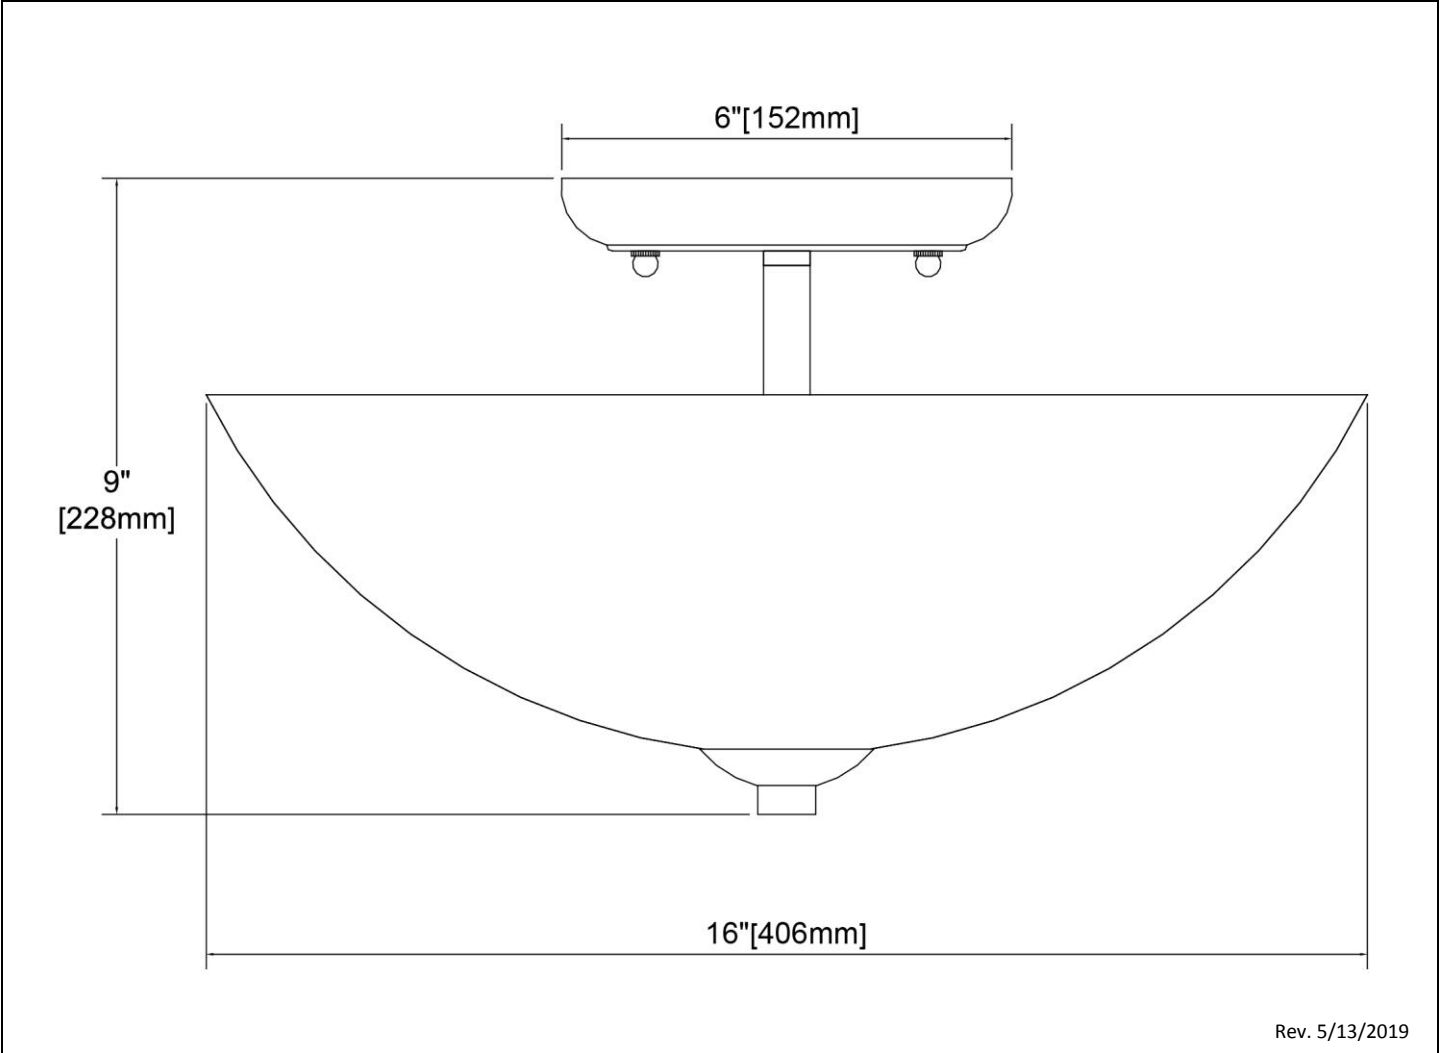

	<b>ITEM #:</b>	10541/3
	<b>UPC</b>	748119132006
	<b>Description</b>	Capri 3-Light Semi Flush Mount in Satin Nickel with Glass/Capiz Shells
	<b>Finish</b>	Satin Nickel
	<b>Materials</b>	Capiz Shells, Glass, Steel
	<b>Brand</b>	ELK Lighting
	<b>Collection</b>	Capri
	<b>Category</b>	Indoor Lighting
	<b>Type</b>	Semi Flush Mount

ITEM DIMENSIONS				RATINGS & SPECIFICATIONS				
<b>Width</b>	16 inches			<b>Safety Rating</b>	UL		<b>Certification</b>	Dry locations
<b>Depth</b>	16 inches			<b>ADA Compliant</b>	N/A		<b>Voltage</b>	120
<b>Height</b>	9 inches			<b>BULBS / SOCKETS</b>				
<b>Weight</b>	6 pounds			<b>Quantity</b>	3	<b>Wattage</b>	60 watts	
<b>ADDITIONAL DIMENSIONS</b>				<b>Included</b>	No	<b>Type</b>	A19 (E26 Medium Base)	
<b>Backplate / Canopy</b>	6 diameter			<b>Other</b>	N/A			
<b>HCWO</b>	N/A			<b>CHAIN / CORD INFORMATION</b>				
<b>Min. Extension</b>	N/A			<b>Chain</b>	N/A	<b>Cord</b>	8 inches	
<b>Max. Extension</b>	N/A			<b>SHADE / GLASS DETAILS</b>				
<b>OVERALL HEIGHT</b>				<b>Shade/Glass Description</b>	Glass/Capiz shells			
<b>Min.</b>	N/A	<b>Max.</b>	N/A					
<b>EXTENSION ROD(S)</b>				<b>Width</b>	16 inches		<b>Height</b>	4.5 inches
N/A				<b>Width at Top</b>	N/A		<b>Width at Bottom</b>	N/A