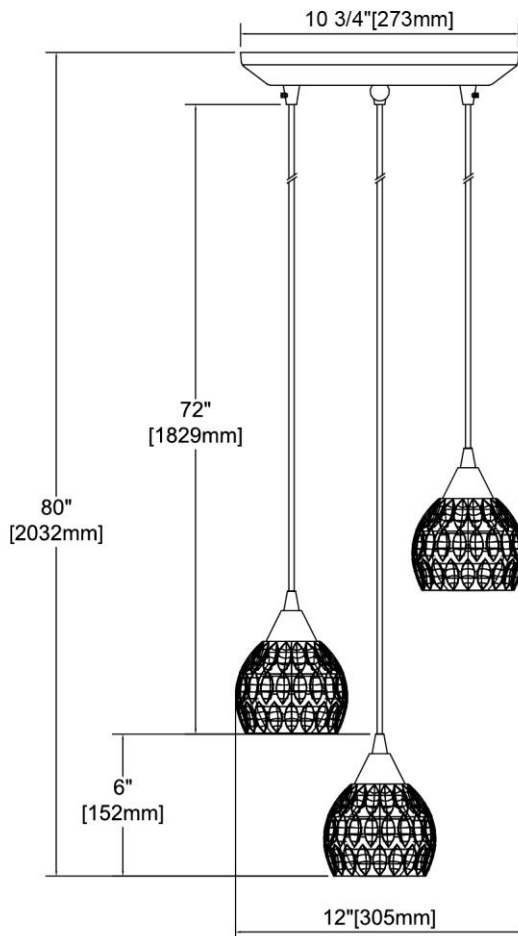


	<b>ITEM #:</b>	10824/3
	<b>UPC</b>	748119137025
	<b>Description</b>	Kersey 3-Light Triangular Mini Pendant Fixture in Polished Chrome with Clear Crystal
	<b>Finish</b>	Polished Chrome
	<b>Materials</b>	Glass, Steel
	<b>Brand</b>	ELK Lighting
	<b>Collection</b>	Kersey
	<b>Category</b>	Indoor Lighting
	<b>Type</b>	Mini Pendant

ITEM DIMENSIONS				RATINGS & SPECIFICATIONS				
<b>Width</b>	12 inches			<b>Safety Rating</b>	UL		<b>Certification</b>	Dry locations
<b>Depth</b>	12 inches			<b>ADA Compliant</b>	N/A		<b>Voltage</b>	120 volts
<b>Height</b>	6 inches			<b>BULBS / SOCKETS</b>				
<b>Weight</b>	7 pounds			<b>Quantity</b>	3		<b>Wattage</b>	40 watts
<b>ADDITIONAL DIMENSIONS</b>				<b>Included</b>	Yes		<b>Type</b>	G9 (G9 Base)
<b>Backplate / Canopy</b>	10 diameter			<b>Other</b>	N/A			
<b>HCWO</b>	N/A			<b>CHAIN / CORD INFORMATION</b>				
<b>Min. Extension</b>	N/A			<b>Chain</b>	N/A		<b>Cord</b>	72 inches - Clear
<b>Max. Extension</b>	N/A			<b>SHADE / GLASS DETAILS</b>				
<b>OVERALL HEIGHT</b>				<b>Shade/Glass Description</b>	Clear crystal			
<b>Min.</b>	7 inches		<b>Max.</b>	80 inches				
<b>EXTENSION ROD(S)</b>				<b>Width</b>	4.5 inches		<b>Height</b>	4.75 inches
N/A				<b>Width at Top</b>	4.5 inches		<b>Width at Bottom</b>	4.5 inches