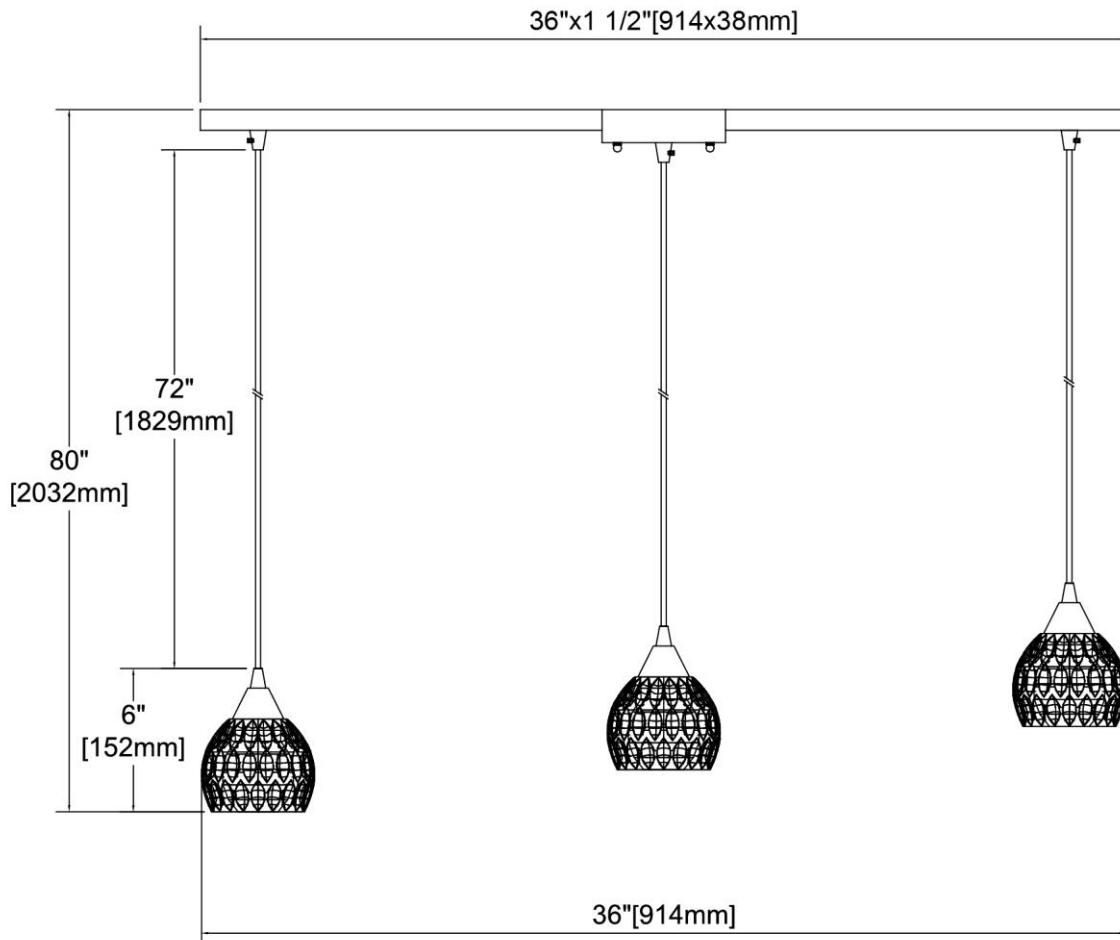


	<b>ITEM #:</b>	10824/3L
	<b>UPC</b>	748119137032
	<b>Description</b>	Kersey 3-Light Linear Mini Pendant Fixture in Polished Chrome with Clear Crystal
	<b>Finish</b>	Polished Chrome
	<b>Materials</b>	Glass, Steel
	<b>Brand</b>	ELK Lighting
	<b>Collection</b>	Kersey
	<b>Category</b>	Indoor Lighting
	<b>Type</b>	Mini Pendant

ITEM DIMENSIONS				RATINGS & SPECIFICATIONS				
<b>Width</b>	36 inches			<b>Safety Rating</b>	UL		<b>Certification</b>	Dry locations
<b>Depth</b>	5 inches			<b>ADA Compliant</b>	N/A		<b>Voltage</b>	120 volts
<b>Height</b>	6 inches			<b>BULBS / SOCKETS</b>				
<b>Weight</b>	8 pounds			<b>Quantity</b>	3	<b>Wattage</b>	40 watts	
<b>ADDITIONAL DIMENSIONS</b>				<b>Included</b>	Yes	<b>Type</b>	G9 (G9 Base)	
<b>Backplate / Canopy</b>	36 diameter			<b>Other</b>	N/A			
<b>HCWO</b>	N/A			<b>CHAIN / CORD INFORMATION</b>				
<b>Min. Extension</b>	N/A			<b>Chain</b>	N/A	<b>Cord</b>	72 inches - Clear	
<b>Max. Extension</b>	N/A			<b>SHADE / GLASS DETAILS</b>				
<b>OVERALL HEIGHT</b>				<b>Shade/Glass Description</b>	Clear crystal			
<b>Min.</b>	7 inches	<b>Max.</b>	80 inches					
<b>EXTENSION ROD(S)</b>				<b>Width</b>	4.5 inches		<b>Height</b>	4.75 inches
N/A				<b>Width at Top</b>	4.5 inches		<b>Width at Bottom</b>	4.5 inches