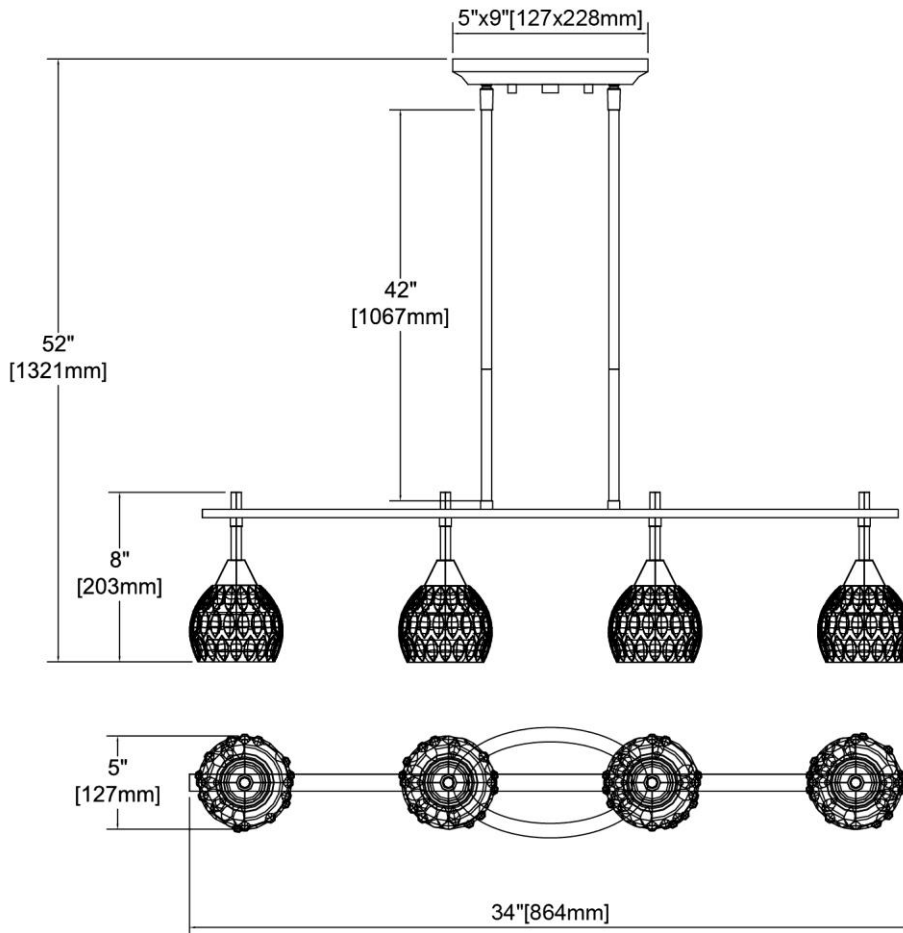


	ITEM #:	10825/4
	UPC	748119131887
	Description	Kersey 4-Light Island Light in Polished Chrome with Clear Crystal
	Finish	Polished Chrome
	Materials	Glass, Steel
	Brand	ELK Lighting
	Collection	Kersey
	Category	Indoor Lighting
	Type	Island Light

ITEM DIMENSIONS				RATINGS & SPECIFICATIONS					
Width	34 inches			Safety Rating	UL		Certification	Dry locations	
Depth	5 inches			ADA Compliant	N/A		Voltage	120	
Height	8 inches			BULBS / SOCKETS					
Weight	10 pounds								
ADDITIONAL DIMENSIONS				Quantity	4		Wattage	40 watts	
				Included	Yes		Type	G9 (G9 Base)	
Backplate / Canopy	5x9			Other	N/A				
HCWO	N/A			CHAIN / CORD INFORMATION					
Min. Extension	N/A			Chain	N/A		Cord	72 inches - Clear	
Max. Extension	N/A			SHADE / GLASS DETAILS					
OVERALL HEIGHT				Shade/Glass Description	Clear crystal				
				Min.	16 inches		Max.	52 inches	
EXTENSION ROD(S)				Width	4.5 inches		Height	4.75 inches	
Rods: 1-6, 1-12, 1-24				Width at Top	N/A		Width at Bottom	N/A	