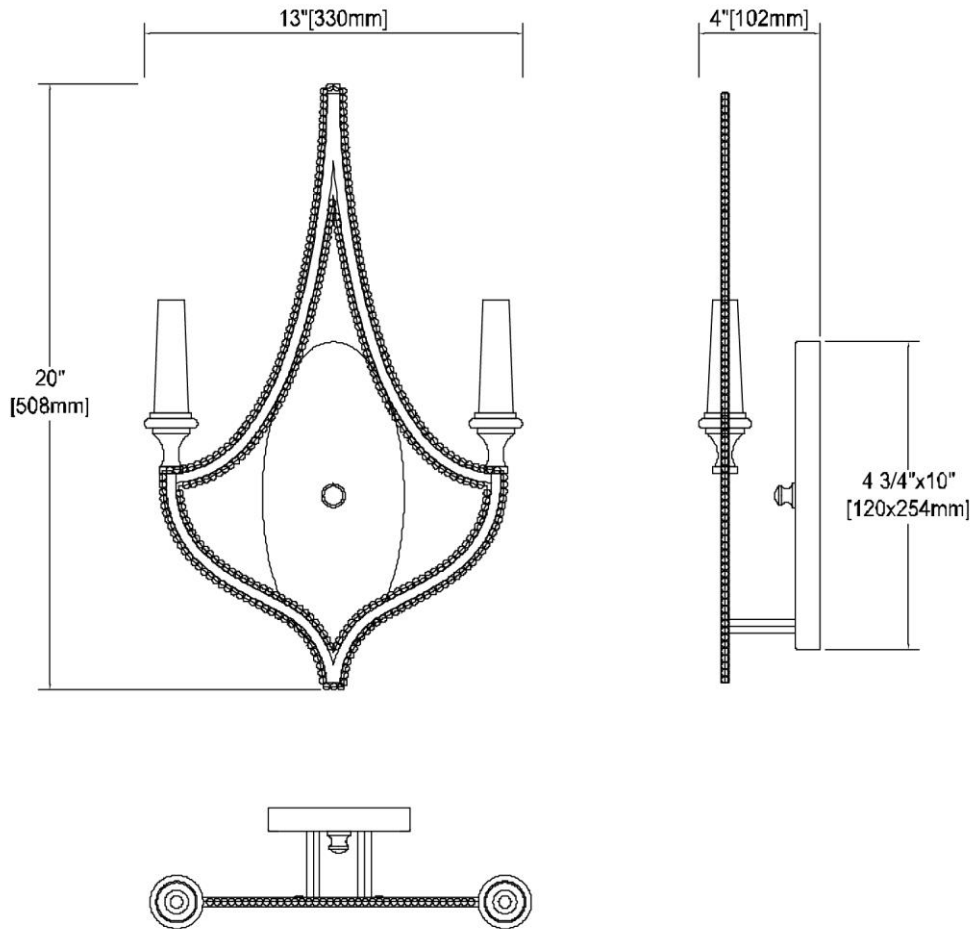

	ITEM #:	11174/2
	UPC	748119132556
	Description	La Rochelle 2-Light Sconce in Parisian Gold Leaf
	Finish	Parisian Gold Leaf
	Materials	Glass, Steel
	Brand	ELK Lighting
	Collection	La Rochelle
	Category	Indoor Lighting
	Type	Sconce

ITEM DIMENSIONS				RATINGS & SPECIFICATIONS				
Width	13 inches			Safety Rating	UL		Certification	Dry locations
Depth	4 inches			ADA Compliant	Yes		Voltage	120
Height	20 inches			BULBS / SOCKETS				
Weight	3 pounds			Quantity	2		Wattage	60 watts
ADDITIONAL DIMENSIONS				Included	No		Type	Torpedo (E12 Candelabra Base)
Backplate / Canopy	4.75x10			Other	N/A			
HCWO	N/A			CHAIN / CORD INFORMATION				
Min. Extension	N/A			Chain	N/A		Cord	12 inches
Max. Extension	N/A			SHADE / GLASS DETAILS				
OVERALL HEIGHT				Shade/Glass Description	N/A			
Min.	N/A		Max.	N/A				
EXTENSION ROD(S)				Width	N/A		Height	N/A
N/A				Width at Top	N/A		Width at Bottom	N/A