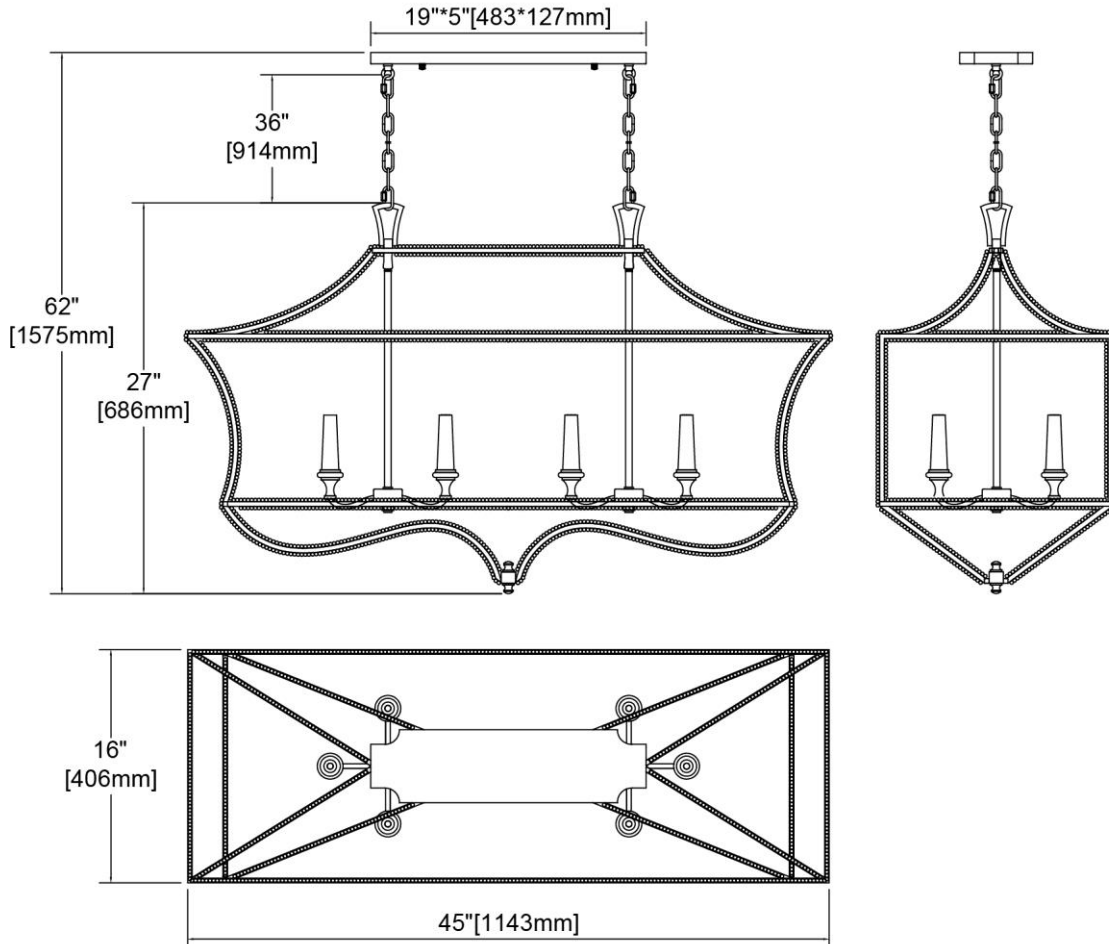

ITEM #:	11179/8
UPC	748119132532
Description	La Rochelle 8-Light Linear Chandelier in Parisian Gold Leaf
Finish	Parisian Gold Leaf
Materials	Glass, Steel
Brand	ELK Lighting
Collection	La Rochelle
Category	Indoor Lighting
Type	Chandelier

ITEM DIMENSIONS				RATINGS & SPECIFICATIONS				
Width	45 inches			Safety Rating	UL		Certification	Dry locations
Depth	16 inches			ADA Compliant	N/A		Voltage	120 volts
Height	27 inches			BULBS / SOCKETS				
Weight	19 pounds			Quantity	8		Wattage	60 watts
ADDITIONAL DIMENSIONS				Included	No		Type	Torpedo (E12 Candelabra Base)
Backplate / Canopy	19x5			Other	N/A			
HCWO	N/A			CHAIN / CORD INFORMATION				
Min. Extension	N/A			Chain	36 inches		Cord	72 inches - Clear
Max. Extension	N/A			SHADE / GLASS DETAILS				
OVERALL HEIGHT				Shade/Glass Description	No Shade/Glass			
Min.	31 inches		Max.	62 inches				
EXTENSION ROD(S)				Width	N/A		Height	N/A
N/A				Width at Top	N/A		Width at Bottom	N/A