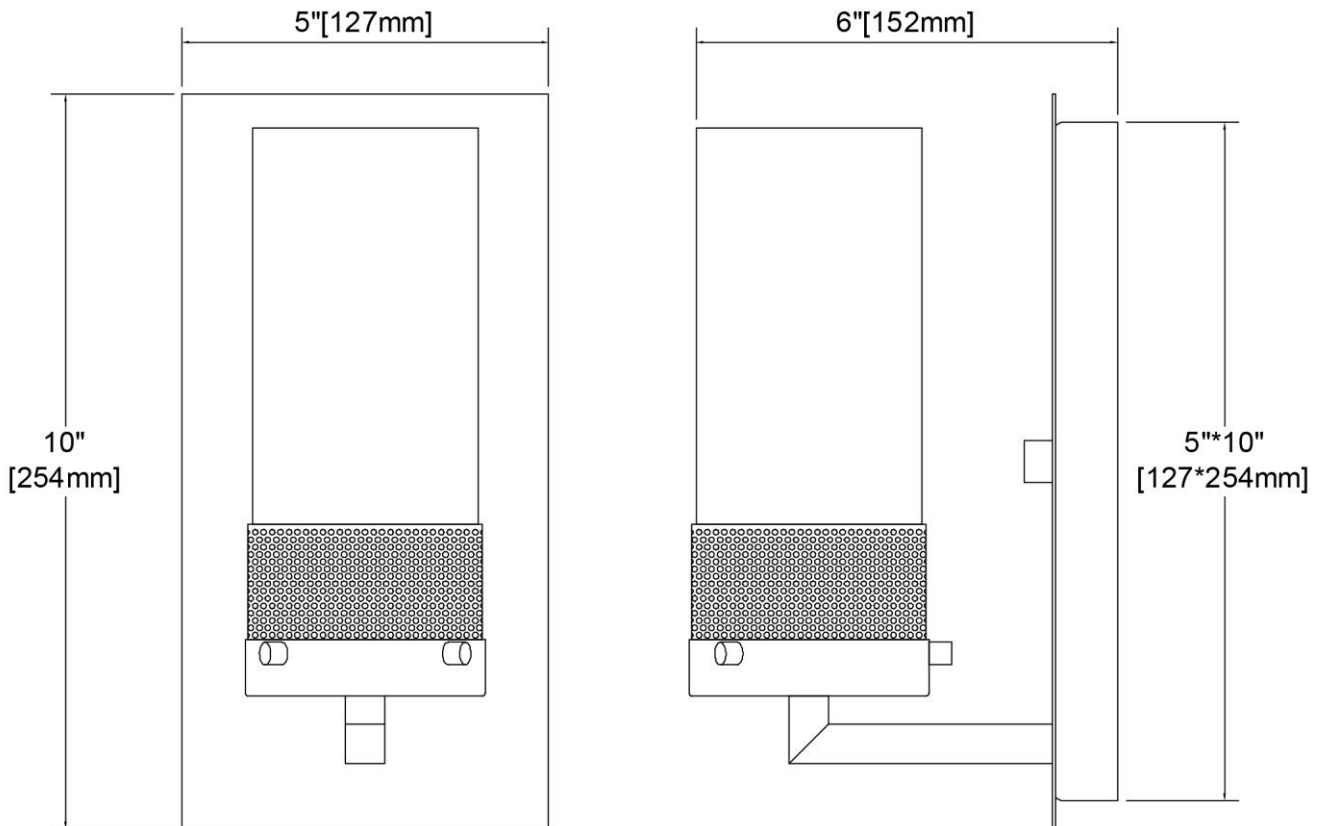

<b>ITEM #:</b>	12140/1
<b>UPC</b>	748119132761
<b>Description</b>	Bergenline 1-Light Vanity Light in Matte Black with Clear Glass
<b>Finish</b>	Matte Black, Polished Nickel
<b>Materials</b>	Glass, Steel
<b>Brand</b>	ELK Lighting
<b>Collection</b>	Bergenline
<b>Category</b>	Indoor Lighting
<b>Type</b>	Vanity Light

ITEM DIMENSIONS				RATINGS & SPECIFICATIONS				
<b>Width</b>	5 inches			<b>Safety Rating</b>	UL		<b>Certification</b>	Damp locations
<b>Depth</b>	6 inches			<b>ADA Compliant</b>	N/A		<b>Voltage</b>	120
<b>Height</b>	10 inches			<b>BULBS / SOCKETS</b>				
<b>Weight</b>	2 pounds			<b>Quantity</b>	1	<b>Wattage</b>	60 watts	
ADDITIONAL DIMENSIONS				<b>Included</b>	No		<b>Type</b>	A19 (E26 Medium Base)
<b>Backplate / Canopy</b>	5x10			<b>Other</b>	N/A			
<b>HCWO</b>	N/A			CHAIN / CORD INFORMATION				
<b>Min. Extension</b>	N/A			<b>Chain</b>	N/A		<b>Cord</b>	12 inches
<b>Max. Extension</b>	N/A			SHADE / GLASS DETAILS				
OVERALL HEIGHT				<b>Shade/Glass Description</b>	Clear glass			
<b>Min.</b>	N/A		<b>Max.</b>	N/A		<b>Width</b>	3 inches	
<b>EXTENSION ROD(S)</b>				<b>Height</b>	8 inches		<b>Width at Bottom</b>	N/A
N/A				<b>Width at Top</b>	N/A			