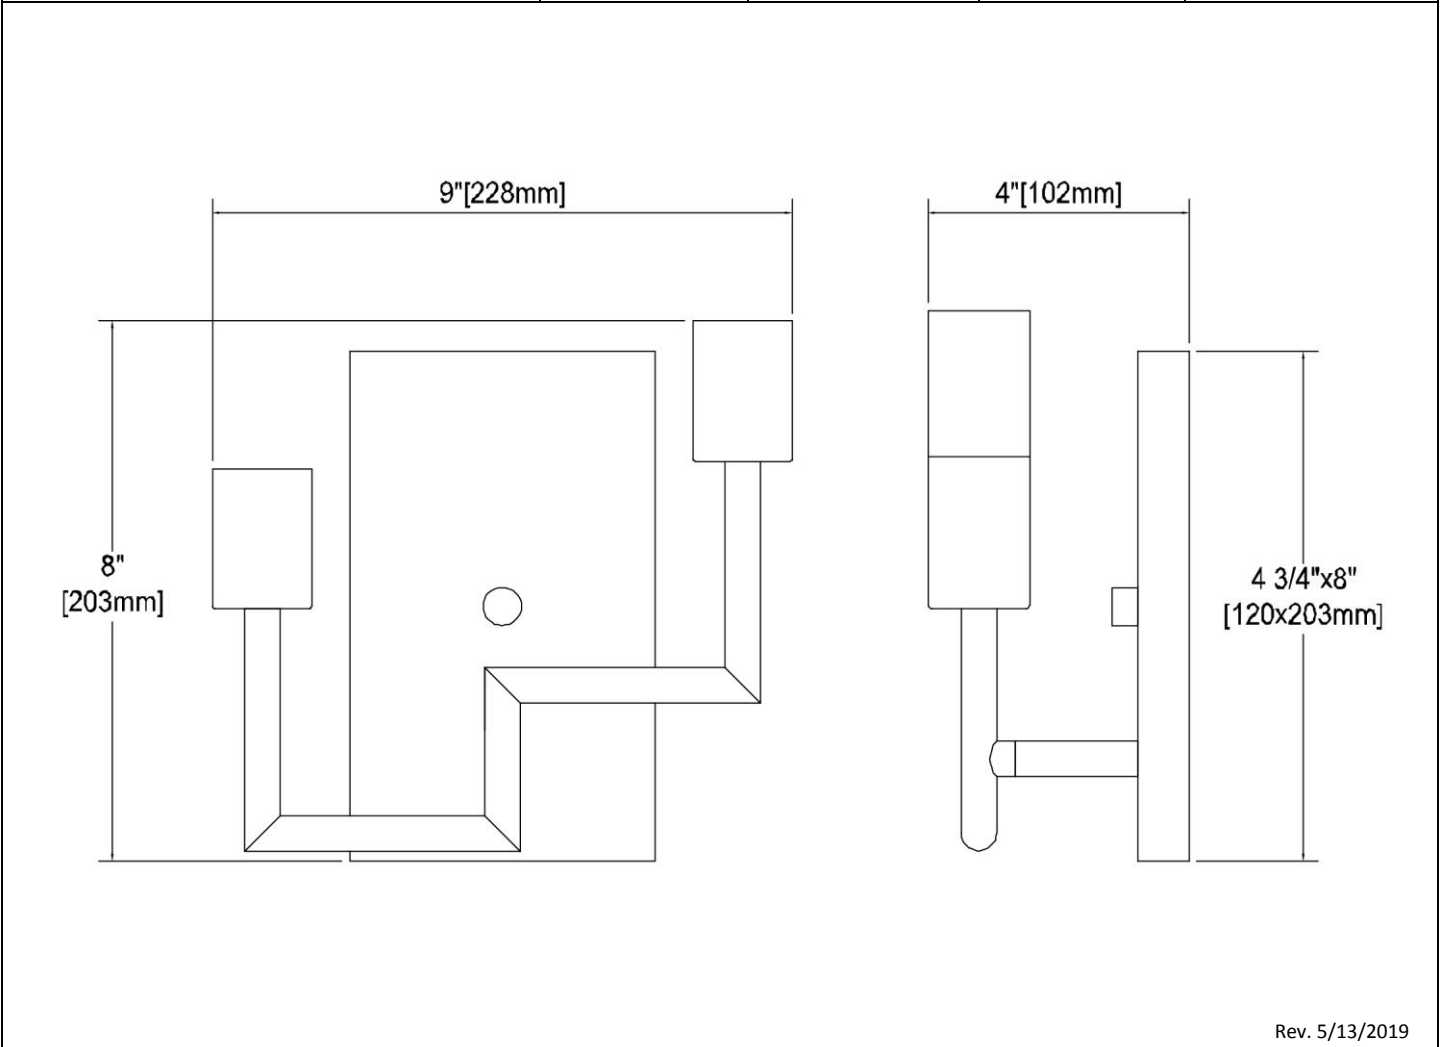


	<b>ITEM #:</b>	12200/2
	<b>UPC</b>	748119132839
	<b>Description</b>	Congruency 2-Light Sconce in Oil Rubbed Bronze
	<b>Finish</b>	Oil Rubbed Bronze, Satin Brass
	<b>Materials</b>	Steel
	<b>Brand</b>	ELK Lighting
	<b>Collection</b>	Congruency
	<b>Category</b>	Indoor Lighting
	<b>Type</b>	Sconce

ITEM DIMENSIONS				RATINGS & SPECIFICATIONS				
<b>Width</b>	9 inches			<b>Safety Rating</b>	UL		<b>Certification</b>	Dry locations
<b>Depth</b>	4 inches			<b>ADA Compliant</b>	Yes		<b>Voltage</b>	120
<b>Height</b>	8 inches			<b>BULBS / SOCKETS</b>				
<b>Weight</b>	2 pounds			<b>Quantity</b>	2	<b>Wattage</b>	60 watts	
ADDITIONAL DIMENSIONS				<b>Included</b>	No		<b>Type</b>	A19 (E26 Medium Base)
<b>Backplate / Canopy</b>	4.75x8			<b>Other</b>	N/A			
<b>HCWO</b>	N/A			CHAIN / CORD INFORMATION				
<b>Min. Extension</b>	N/A			<b>Chain</b>	N/A		<b>Cord</b>	8 inches
<b>Max. Extension</b>	N/A			SHADE / GLASS DETAILS				
OVERALL HEIGHT				<b>Shade/Glass Description</b>	N/A			
<b>Min.</b>	N/A		<b>Max.</b>	N/A				
EXTENSION ROD(S)				<b>Width</b>	N/A		<b>Height</b>	N/A
N/A				<b>Width at Top</b>	N/A		<b>Width at Bottom</b>	N/A