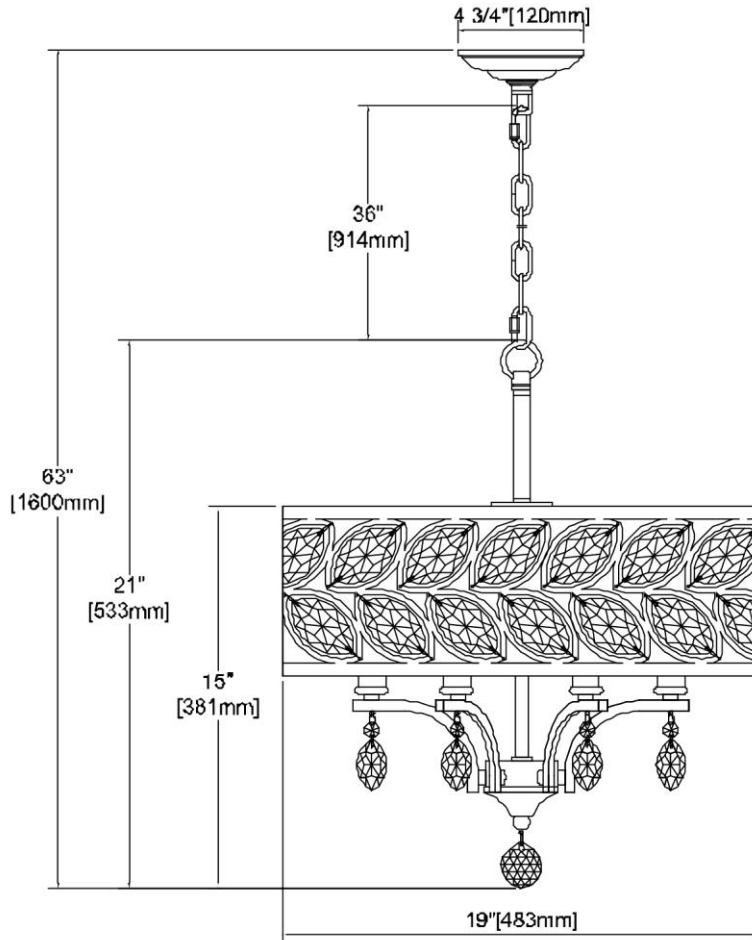


	ITEM #:	12246/5
	UPC	748119132884
	Description	Crisanta 5-Light Chandelier in Weathered Zinc with Clear Crystal
	Finish	Weathered Zinc
	Materials	Glass, Steel
	Brand	ELK Lighting
	Collection	Crisanta
	Category	Indoor Lighting
	Type	Chandelier

ITEM DIMENSIONS				RATINGS & SPECIFICATIONS				
Width	19 inches			Safety Rating	UL		Certification	Dry locations
Depth	19 inches			ADA Compliant	N/A		Voltage	120 volts
Height	17 inches			BULBS / SOCKETS				
Weight	13 pounds			Quantity	5	Wattage	60 watts	
ADDITIONAL DIMENSIONS				Included	No	Type	Torpedo (E12 Candelabra Base)	
Backplate / Canopy	4.75 diameter			Other	N/A			
HCWO	N/A			CHAIN / CORD INFORMATION				
Min. Extension	N/A			Chain	36 inches	Cord	72 inches	
Max. Extension	N/A			SHADE / GLASS DETAILS				
OVERALL HEIGHT				Shade/Glass Description	Clear crystal			
Min.	27 inches	Max.	63 inches					
EXTENSION ROD(S)				Width	19 inches		Height	7 inches
Rods: 1-4				Width at Top	19 inches		Width at Bottom	19 inches