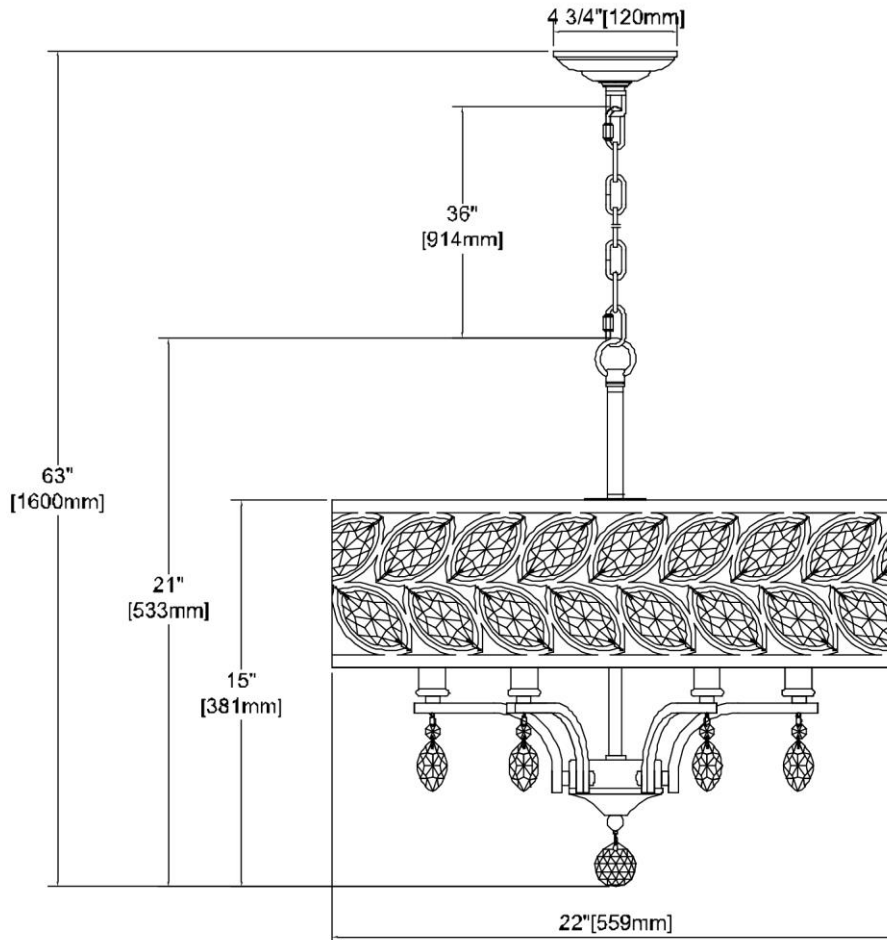


	ITEM #:	12247/6
	UPC	748119132891
	Description	Crisanta 6-Light Chandelier in Weathered Zinc with Clear Crystal
	Finish	Weathered Zinc
	Materials	Glass, Steel
	Brand	ELK Lighting
	Collection	Crisanta
	Category	Indoor Lighting
	Type	Chandelier

ITEM DIMENSIONS				RATINGS & SPECIFICATIONS				
Width	22 inches			Safety Rating	UL		Certification	Dry locations
Depth	22 inches			ADA Compliant	N/A		Voltage	120 volts
Height	17 inches			BULBS / SOCKETS				
Weight	17 pounds			Quantity	6	Wattage	60 watts	
ADDITIONAL DIMENSIONS				Included	No	Type	Torpedo (E12 Candelabra Base)	
Backplate / Canopy	4.75 diameter			Other	N/A			
HCWO	N/A			CHAIN / CORD INFORMATION				
Min. Extension	N/A			Chain	36 inches	Cord	72 inches	
Max. Extension	N/A			SHADE / GLASS DETAILS				
OVERALL HEIGHT				Shade/Glass Description	Clear crystal			
Min.	27 inches	Max.	63 inches	Width	22 inches		Height	7 inches
EXTENSION ROD(S)				Width at Top	22 inches		Width at Bottom	22 inches
Rods: 1-6								