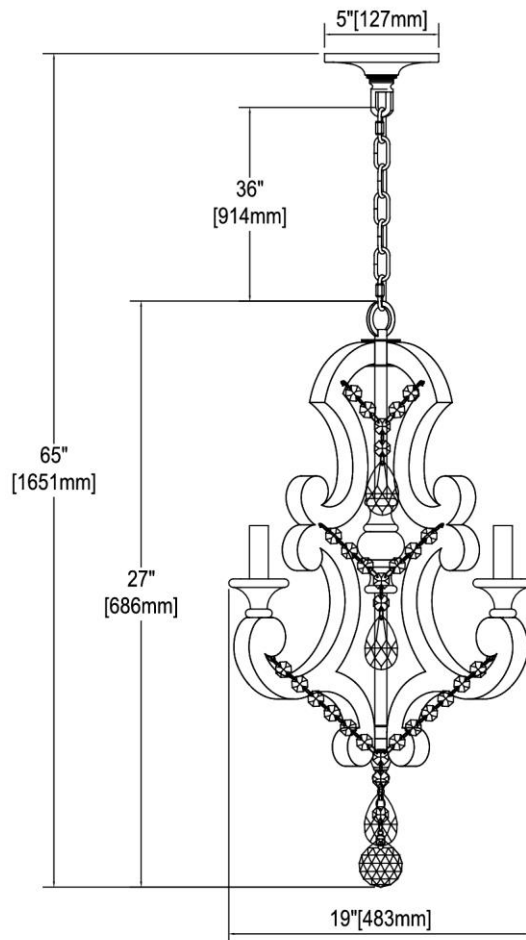


	ITEM #:	12255/4
	UPC	748119138121
	Description	San Sebastian 4-Light Chandelier in Spanish Antiquewood and Dark Bronze
	Finish	Spanish Antiquewood, Dark Bronze
	Materials	Glass, Steel, Wood
	Brand	ELK Lighting
	Collection	San Sebastian
	Category	Indoor Lighting
	Type	Chandelier

ITEM DIMENSIONS				RATINGS & SPECIFICATIONS				
Width	19 inches			Safety Rating	UL		Certification	Dry locations
Depth	19 inches			ADA Compliant	N/A		Voltage	120 volts
Height	27 inches			BULBS / SOCKETS				
Weight	9 pounds			Quantity	4	Wattage	60 watts	
ADDITIONAL DIMENSIONS				Included	No	Type	Torpedo (E12 Candelabra Base)	
Backplate / Canopy	5 diameter			Other	N/A			
HCWO	N/A			CHAIN / CORD INFORMATION				
Min. Extension	N/A			Chain	36 inches	Cord	72 inches - Brown	
Max. Extension	N/A			SHADE / GLASS DETAILS				
OVERALL HEIGHT				Shade/Glass Description	No Shade/Glass			
Min.	30 inches	Max.	65 inches					
EXTENSION ROD(S)				Width	N/A		Height	N/A
N/A				Width at Top	N/A		Width at Bottom	N/A