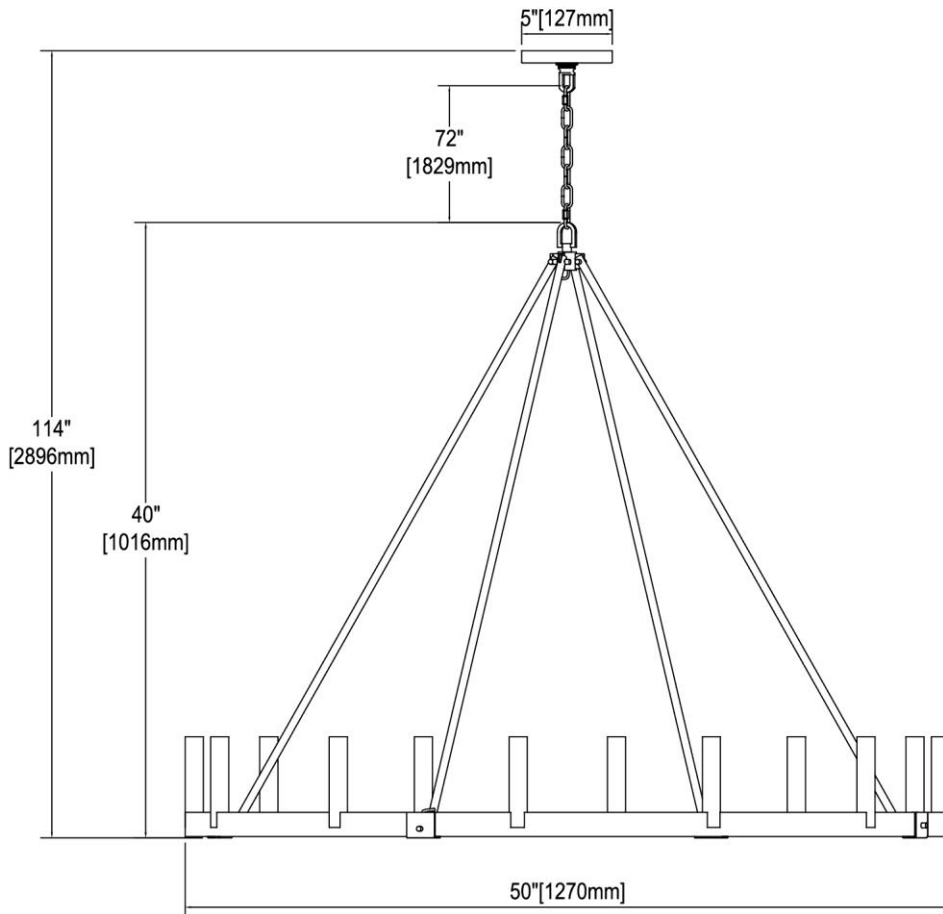

ITEM #:	12318/12
UPC	748119138343
Description	Transitions 12-Light Chandelier in Oil Rubbed Bronze and Aspen Finish
Finish	Oil Rubbed Bronze, Aspen
Materials	Steel
Brand	ELK Lighting
Collection	Transitions
Category	Indoor Lighting
Type	Chandelier

ITEM DIMENSIONS				RATINGS & SPECIFICATIONS				
Width	50 inches			Safety Rating	UL		Certification	Dry locations
Depth	50 inches			ADA Compliant	N/A		Voltage	120 volts
Height	40 inches			BULBS / SOCKETS				
Weight	19 pounds			Quantity	12		Wattage	60 watts
ADDITIONAL DIMENSIONS				Included	No		Type	Torpedo (E12 Candelabra Base)
Backplate / Canopy	6 diameter			Other	N/A			
HCWO	N/A			CHAIN / CORD INFORMATION				
Min. Extension	N/A			Chain	72 inches		Cord	144 inches - Brown
Max. Extension	N/A			SHADE / GLASS DETAILS				
OVERALL HEIGHT				Shade/Glass Description	No Shade/Glass			
Min.	43 inches		Max.	114 inches				
EXTENSION ROD(S)				Width	N/A		Height	N/A
N/A				Width at Top	N/A		Width at Bottom	N/A