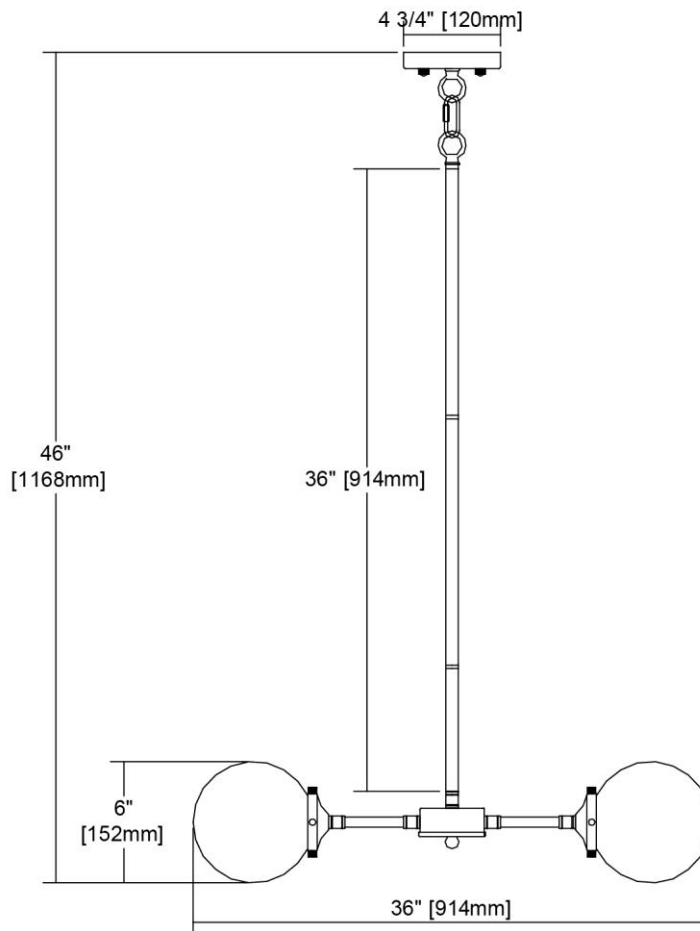

<b>ITEM #:</b>	15357/8
<b>UPC</b>	748119134796
<b>Description</b>	Boudreaux 8-Light Chandelier in Matte Black with Clear Glass
<b>Finish</b>	Matte Black, Polished Nickel
<b>Materials</b>	Glass, Steel
<b>Brand</b>	ELK Lighting
<b>Collection</b>	Boudreaux
<b>Category</b>	Indoor Lighting
<b>Type</b>	Chandelier

ITEM DIMENSIONS				RATINGS & SPECIFICATIONS				
<b>Width</b>	36 inches			<b>Safety Rating</b>	UL		<b>Certification</b>	Dry locations
<b>Depth</b>	36 inches			<b>ADA Compliant</b>	N/A		<b>Voltage</b>	120
<b>Height</b>	6 inches			<b>BULBS / SOCKETS</b>				
<b>Weight</b>	10 pounds			<b>Quantity</b>	8	<b>Wattage</b>	60 watts	
ADDITIONAL DIMENSIONS				<b>Included</b>	No		<b>Type</b>	Torpedo (E12 Candelabra Base)
<b>Backplate / Canopy</b>	4.75 diameter			<b>Other</b>	N/A			
<b>HCWO</b>	N/A			CHAIN / CORD INFORMATION				
<b>Min. Extension</b>	N/A			<b>Chain</b>	N/A		<b>Cord</b>	144 inches - Black
<b>Max. Extension</b>	N/A			SHADE / GLASS DETAILS				
OVERALL HEIGHT				<b>Shade/Glass Description</b>	Clear glass			
<b>Min.</b>	10 inches	<b>Max.</b>	46 inches	<b>Width</b>	6 inches		<b>Height</b>	6 inches
EXTENSION ROD(S)				<b>Width at Top</b>	N/A		<b>Width at Bottom</b>	N/A
Rods: 1-6, 1-12, 1-18								