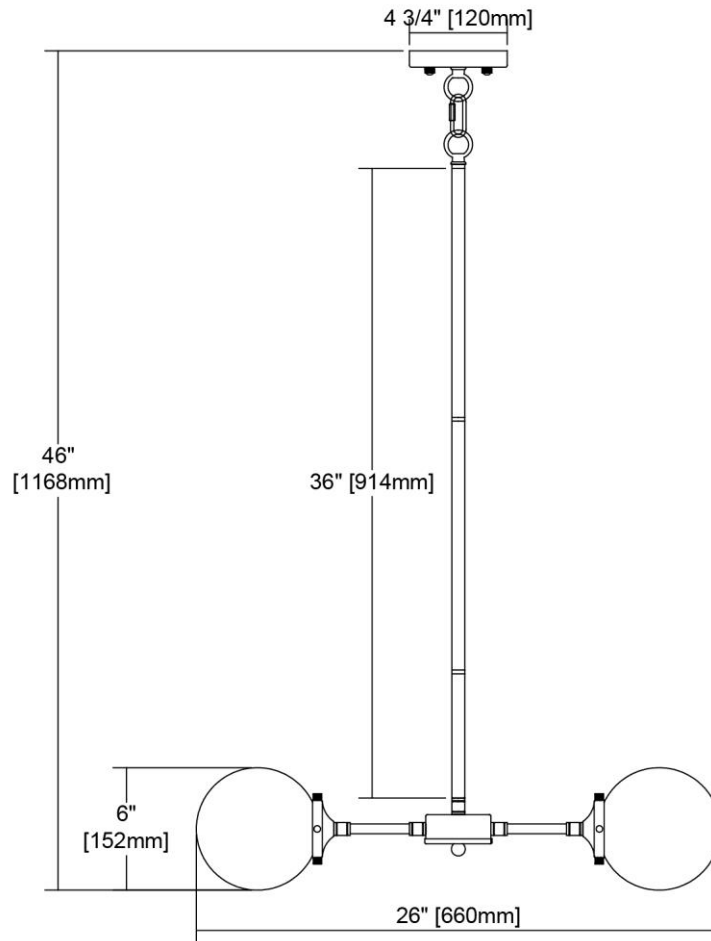


	ITEM #:	15366/3
	UPC	748119134857
	Description	Boudreaux 3-Light Chandelier in Polished Nickel with Frosted
	Finish	Polished Nickel
	Materials	Glass, Steel
	Brand	ELK Lighting
	Collection	Boudreaux
	Category	Indoor Lighting
	Type	Chandelier

ITEM DIMENSIONS				RATINGS & SPECIFICATIONS				
Width	26 inches			Safety Rating	UL		Certification	Dry locations
Depth	26 inches			ADA Compliant	N/A		Voltage	120
Height	6 inches			BULBS / SOCKETS				
Weight	6 pounds			Quantity	3		Wattage	60 watts
ADDITIONAL DIMENSIONS				Included	No		Type	Torpedo (E12 Candelabra Base)
Backplate / Canopy	4.75 diameter			Other	N/A			
HCWO	N/A			CHAIN / CORD INFORMATION				
Min. Extension	N/A			Chain	N/A		Cord	96 inches - Black
Max. Extension	N/A			SHADE / GLASS DETAILS				
OVERALL HEIGHT				Shade/Glass Description	Frosted			
Min.	10 inches		Max.	46 inches				
EXTENSION ROD(S)				Width	6 inches		Height	6 inches
Rods: 1-6, 1-12, 1-18				Width at Top	N/A		Width at Bottom	N/A