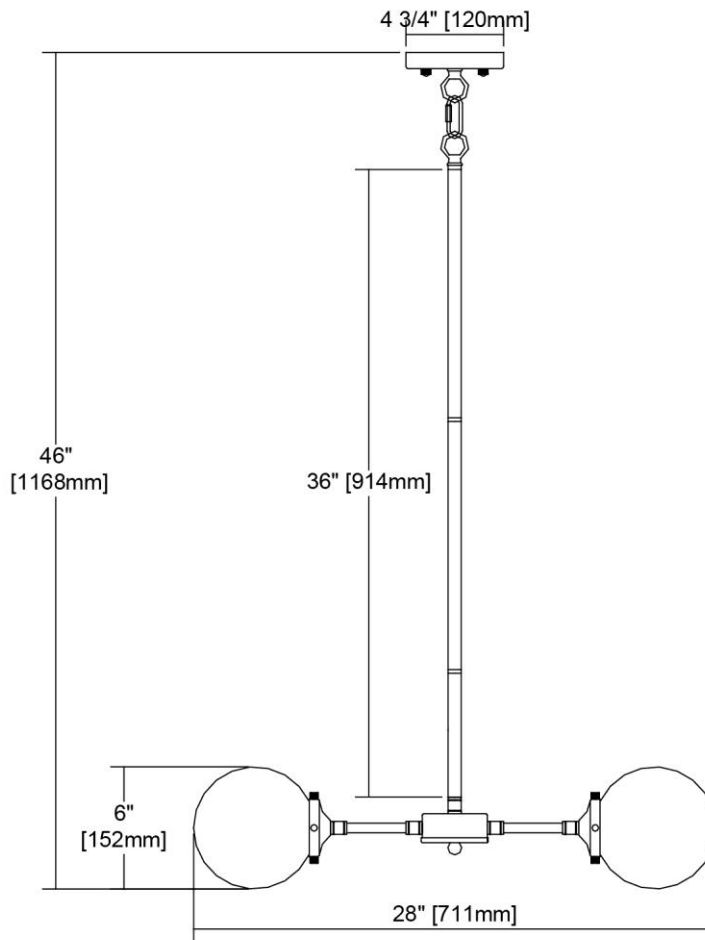

ITEM #:	15367/6
UPC	748119134864
Description	Boudreaux 6-Light Chandelier in Polished Nickel with Frosted
Finish	Polished Nickel
Materials	Glass, Steel
Brand	ELK Lighting
Collection	Boudreaux
Category	Indoor Lighting
Type	Chandelier

ITEM DIMENSIONS				RATINGS & SPECIFICATIONS				
Width	28 inches			Safety Rating	UL		Certification	Dry locations
Depth	28 inches			ADA Compliant	N/A		Voltage	120
Height	6 inches			BULBS / SOCKETS				
Weight	9 pounds			Quantity	6	Wattage	60 watts	
ADDITIONAL DIMENSIONS				Included	No	Type	Torpedo (E12 Candelabra Base)	
Backplate / Canopy	4.75 diameter			Other	N/A			
HCWO	N/A			CHAIN / CORD INFORMATION				
Min. Extension	N/A			Chain	N/A	Cord	96 inches - Black	
Max. Extension	N/A			SHADE / GLASS DETAILS				
OVERALL HEIGHT				Shade/Glass Description	Frosted			
Min.	10 inches	Max.	46 inches					
EXTENSION ROD(S)				Width	6 inches		Height	6 inches
Rods: 1-6, 1-12, 1-18				Width at Top	N/A		Width at Bottom	N/A