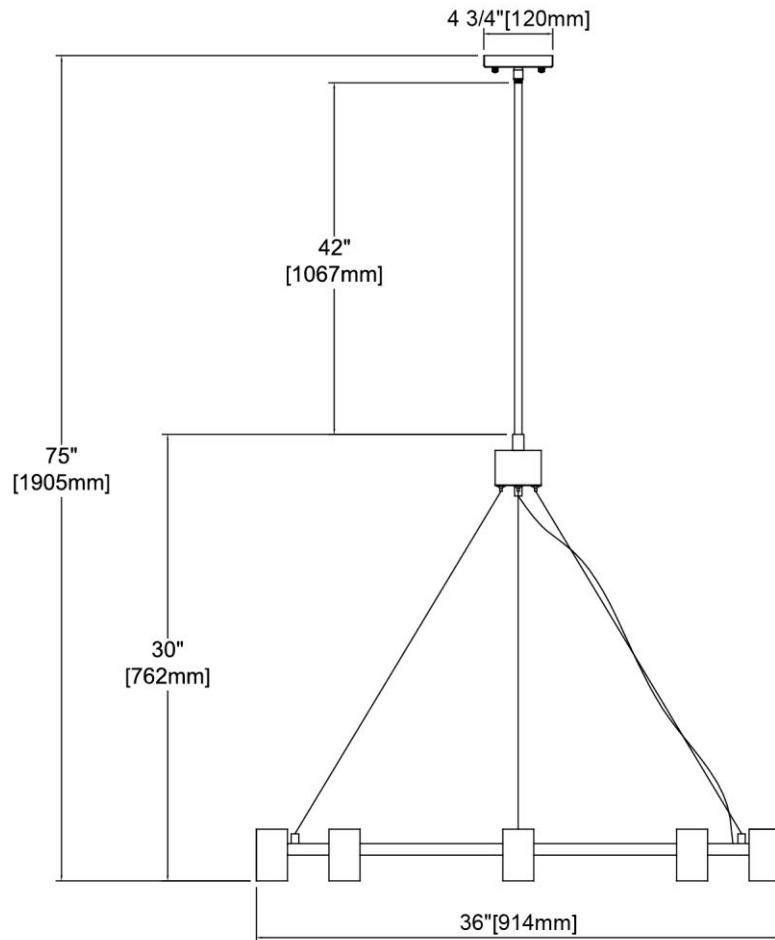

ITEM #:	15417/8
UPC	748119135069
Description	Kempton 8-Light Chandelier in Matte Black
Finish	Matte Black, Satin Brass
Materials	Steel
Brand	ELK Lighting
Collection	Kempton
Category	Indoor Lighting
Type	Chandelier

ITEM DIMENSIONS				RATINGS & SPECIFICATIONS				
Width	36 inches			Safety Rating	UL		Certification	Dry locations
Depth	36 inches			ADA Compliant	N/A		Voltage	120
Height	30 inches			BULBS / SOCKETS				
Weight	13 pounds			Quantity	8	Wattage	50 watts	
ADDITIONAL DIMENSIONS				Included	Yes		Type	MR16 (GU10 Base)
Backplate / Canopy	4.75 diameter			Other	N/A			
HCWO	N/A			CHAIN / CORD INFORMATION				
Min. Extension	N/A			Chain	N/A		Cord	72 inches - Clear
Max. Extension	N/A			SHADE / GLASS DETAILS				
OVERALL HEIGHT				Shade/Glass Description	N/A			
Min.	38 inches	Max.	75 inches	Width	N/A		Height	N/A
EXTENSION ROD(S)				Width at Top	N/A		Width at Bottom	N/A
Rods: 1-6, 3-12								