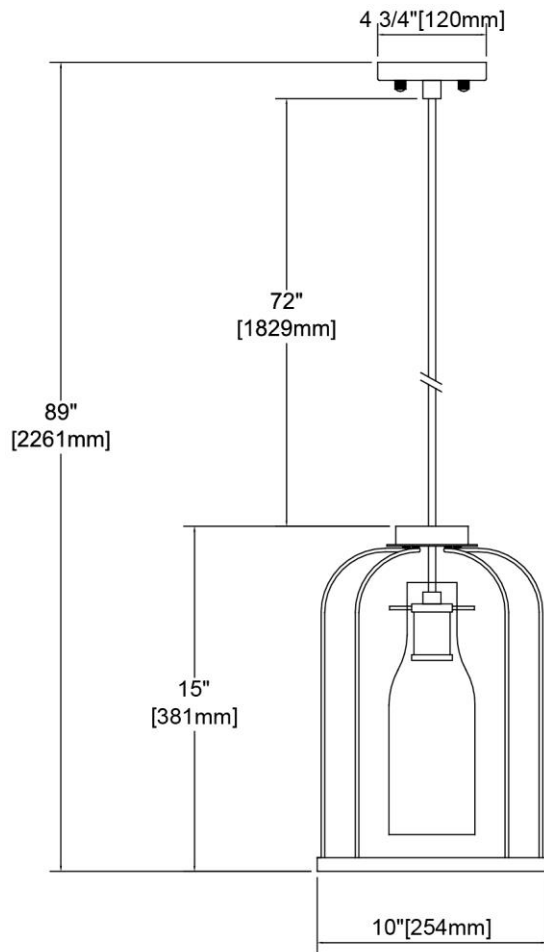


	ITEM #:	15444/1
	UPC	748119137445
	Description	Sheena 1-Light Mini Pendant in Silverdust Iron with Clear Glass
	Finish	Silverdust Iron, Satin Brass
	Materials	Glass, Steel
	Brand	ELK Lighting
	Collection	Sheena
	Category	Indoor Lighting
	Type	Mini Pendant

ITEM DIMENSIONS				RATINGS & SPECIFICATIONS				
Width	10 inches			Safety Rating	UL		Certification	Dry locations
Depth	10 inches			ADA Compliant	N/A		Voltage	120
Height	15 inches			BULBS / SOCKETS				
Weight	3 pounds			Quantity	1	Wattage	60 watts	
ADDITIONAL DIMENSIONS				Included	No	Type	A19 (E26 Medium Base)	
Backplate / Canopy	4.75 diameter			Other	N/A			
HCWO	N/A			CHAIN / CORD INFORMATION				
Min. Extension	N/A			Chain	N/A	Cord	72 inches - Tan Fabric	
Max. Extension	N/A			SHADE / GLASS DETAILS				
OVERALL HEIGHT				Shade/Glass Description	Clear glass			
Min.	17 inches	Max.	89 inches					
EXTENSION ROD(S)				Width	3.75 inches		Height	11 inches
N/A				Width at Top	N/A		Width at Bottom	N/A